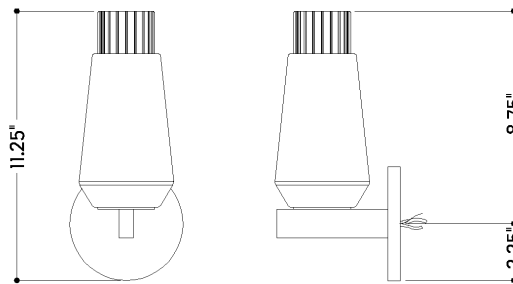

FINISHES

PATINA BRASS

DIMENSIONS

Height: 11.25"
Width/Diameter: 4.75"
Canopy/Backplate: 4.75"
Product Weight: 2.43lb
Extension: 5.25"
Top to Center: 8.75"
Canopy/Backplate Shape: Round
Sloped Ceiling Compatible: No
Living Finish: No
Uplight Only: No

Shade

Shade 1: Glass
Shade 1 Finish: Plated Smoke
Shade 1 Top Width: 4"
Shade 1 Height: 6.5"
Shade 2: Glass
Shade 2 Finish: Clear Optic
Shade 2 Top Width: 2.25"
Shade 2 Height: 7.75"

ELECTRICAL

Bulb 1

Bulb Included: No
Socket: E26 Medium Base
Bulb Type: T10-5.5
Max Wattage: 15
Bulb Quantity: 1
Wire Length: 7"
Gem Box Required (2"x3"): No
Dark Sky: No

TOP

SHIPPING

Carton 1: 16" x 10" x 10"
Carton 1 Weight: 4lb
Shipping Method: Ground
Country of Origin: VN

FRONT

SIDE