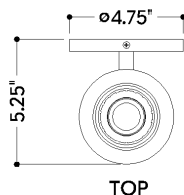

FINISHES

PATINA BRASS

DIMENSIONS

Height: 11.25"
Width/Diameter: 4.75"
Canopy/Backplate: 4.75"
Product Weight: 2.43lb
Extension: 5.25"
Top to Center: 8.75"
Canopy/Backplate Shape: Round
Sloped Ceiling Compatible: No
Living Finish: No
Uplight Only: No

Shade

Shade 1: Glass
Shade 1 Finish: Plated Smoke
Shade 1 Top Width: 4"
Shade 1 Height: 6.5"
Shade 2: Glass
Shade 2 Finish: Clear Optic
Shade 2 Top Width: 2.25"
Shade 2 Height: 7.75"

ELECTRICAL

Bulb 1

Bulb Included: No
Socket: E26 Medium Base
Bulb Type: T10-5.5
Max Wattage: 15
Bulb Quantity: 1
Wire Length: 7"
Gem Box Required (2"x3"): No
Dark Sky: No

TOP

SHIPPING

Carton 1: 16" x 10" x 10"
Carton 1 Weight: 4lb
Shipping Method: Ground
Country of Origin: VN

FRONT

SIDE