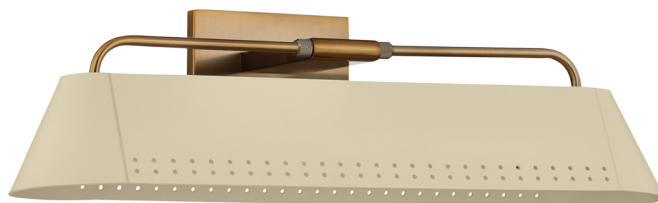

ROWAN

B1106-PBR/SSD

In a tapered race-track shape, Rowan provides a sleek option for lighting a wall or picture. Small perforations along the shade enable an increased wash of light while also adding a decorative accent to the Soft Sand shade. Rowan is available in two sizes with a Patina Brass finish.

FINISHES

PATINA BRASS AND SOFT SAND (PBR/SSD)

Coastal Suitable Finish (EPM): No

DIMENSIONS

Height: 5.5"

Width/Diameter: 18.5"

Canopy/Backplate: 4.75"

Product Weight: 3.86lb

Extension: 7.25"

Top to Center: 2.25"

Canopy/Backplate Shape: Square

Sloped Ceiling Compatible: No

Living Finish: No

Uplight Only: No

Shade

Shade 1: Metal

Shade 1 Finish: Soft Sand

Shade 1 Top Length: 15.75"

Shade 1 Top Width: 1.75"

Shade 1 Bottom L/W: 18.5" / 4"

Shade 1 Height: 3"

ELECTRICAL

Bulb 1

Bulb Included: No