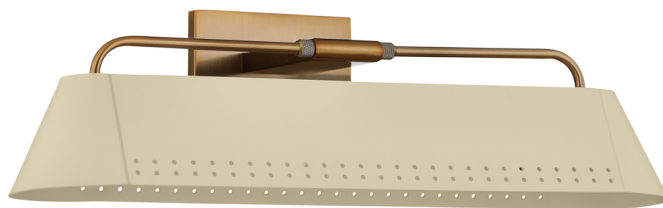

ROWAN

B1106-PBR/SSD

In a tapered racetrack shape, Rowan provides a sleek option for lighting a wall or picture. Small perforations along the shade enable an increased wash of light while also adding a decorative accent to the Soft Sand shade. Rowan is available in two sizes with a Patina Brass finish.

FINISHES

PATINA BRASS AND SOFT SAND (PBR/SSD)

DIMENSIONS

Height: 5.5"

Width/Diameter: 18.5"

Length: "

Minimum Height: "

Maximum Height: "

Canopy/Backplate: 4.75"

Hanging Type:

Product Weight: 3.86lb

GLASS

Attachment:

Glass 1: Metal

Glass 2:

LAMPING