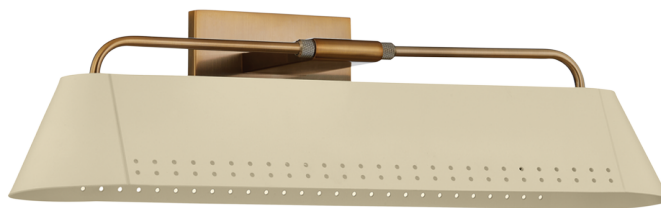

# ROWAN

B1106-PBR/SSD

In a tapered racetrack shape, Rowan provides a sleek option for lighting a wall or picture. Small perforations along the shade enable an increased wash of light while also adding a decorative accent to the Soft Sand shade. Rowan is available in two sizes with a Patina Brass finish.

## FINISHES

PATINA BRASS AND SOFT SAND (PBR/SSD)

## DIMENSIONS

Height: 5.5"

Width/Diameter: 18.5"

Length: "

Minimum Height: "

Maximum Height: "

Canopy/Backplate: 4.75"

Hanging Type:

## GLASS

Attachment:

Glass 1: Metal

Glass 2: