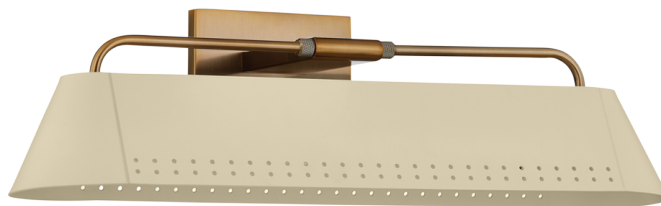

ROWAN

B1106-PBR/SSD

In a tapered racetrack shape, Rowan provides a sleek option for lighting a wall or picture. Small perforations along the shade enable an increased wash of light while also adding a decorative accent to the Soft Sand shade. Rowan is available in two sizes with a Patina Brass finish.

FINISHES

PATINA BRASS AND SOFT SAND (PBR/SSD)

DIMENSIONS

Height: 5.5"

Width/Diameter: 18.5"

Length: "

Minimum Height: "

Maximum Height: "

Canopy/Backplate: 4.75"

Hanging Type:

Product Weight: 3.86lb

GLASS

Attachment:

Glass 1: Metal

Glass 2:

LAMPING