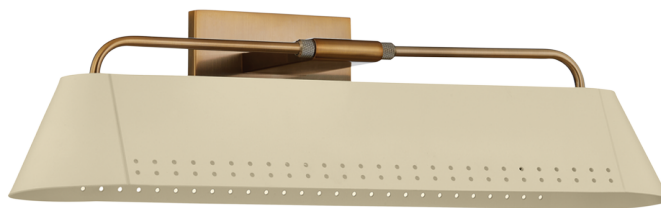

ROWAN

B1106-PBR/SSD

In a tapered racetrack shape, Rowan provides a sleek option for lighting a wall or picture. Small perforations along the shade enable an increased wash of light while also adding a decorative accent to the Soft Sand shade. Rowan is available in two sizes with a Patina Brass finish.

FINISHES

PATINA BRASS AND SOFT SAND (PBR/SSD)

DIMENSIONS

Height: 5.5"

Width/Diameter: 18.5"

Length: "

Minimum Height: "

Maximum Height: "

Canopy/Backplate: 4.75"

Hanging Type:

Product Weight: 3.86lb

GLASS

Attachment:

Glass 1: Metal

Glass 2:

LAMPING

Bulb 1

Socket: E26 Medium Base

Bulb: T10-5.5 • 2 • 15 Watt Max

Voltage: 120

UL Rating: UL Damp

SHIPPING

Carton 1: 21" x 10" x 10"

Carton 1 Weight: 6lb

Shipping Method: Ground