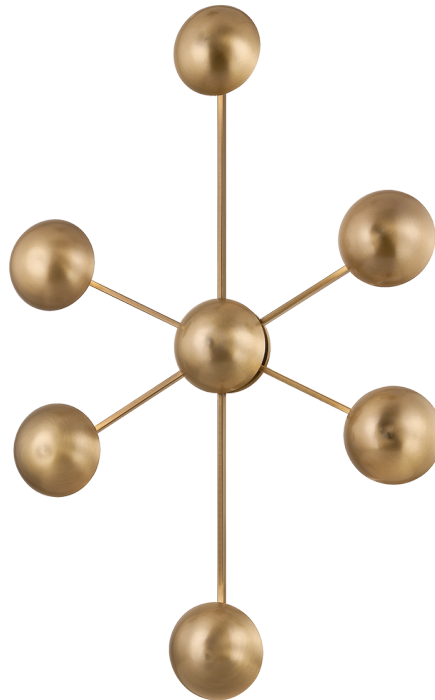

GIOVANNI

B1035-PBR

Conceived as a wall-mounted light sculpture, the Giovanni sconce features six dome heads radiating like spokes from a central hub. Fitted with LED, each dome projects a wash of indirect light onto the wall, illuminating the striking graphic form and creating a soft ambient effect. Finished in Patina Brass, Giovanni blends modernity with an air of permanence.

FINISHES

PATINA BRASS

DIMENSIONS

Height: 34.75"

Width/Diameter: 24.5"

Length: 3.75"

Canopy/Backplate: 4.75"

Product Weight: 7lb

Top to Center: 17.5"

Canopy/Backplate Shape: Round

Sloped Ceiling Compatible: No

Living Finish: No

Uplight Only: No

Shade

ELECTRICAL

Bulb 1

Bulb Included: N/A

Socket: Integrated LED

Max Wattage: 33

Bulb Quantity: 6

Wire Length: 7"

Cord Type: B & W TEFLON W/ GROUND WIRE

Gem Box Required (2"x3"): No

Dark Sky: No

CRI: 90

Color Temp.: 2700k

Lumens: 2125

Title 24: No

Field Serviceable: No

SHIPPING

Carton 1: 39" x 24" x 6"

Carton 1 Weight: 10lb

Shipping Method: Ground

Country of Origin: VN