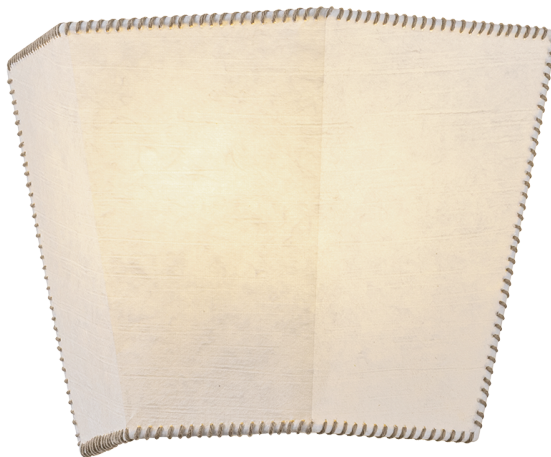

CELMINS

AH5908-SWH

A natural extension of the Cy floor lamp, the Celmins family translates the warmth and texture of handmade materials into quiet, architectural forms. Crafted from handmade paper, the angular shades are trimmed in mushroom-hued whipstitching—a thoughtful detail that speaks to the artistry of their construction. Available as a 1- or 2-light wall sconce and a coordinating floor lamp, Celmins brings a soft sculptural quality to interiors.

FINISHES

SOFT WHITE

DIMENSIONS

Height: 7.5"
Width/Diameter: 11"
Canopy/Backplate: 4.75"
Product Weight: 4lb
Extension: 4.25"
Top to Center: 4.75"
Canopy/Backplate Shape: Round
Sloped Ceiling Compatible: No
Living Finish: No
Uplight Only: No

Shade

Shade 1: Textile
Shade 1 Finish: Handmade Paper
Shade 1 Top Length: 4.25"
Shade 1 Top Width: 11"
Shade 1 Bottom L/W: 2.75" / 8"
Shade 1 Height: 7.5"

ELECTRICAL

Bulb 1

Bulb Included: No
Socket: E12 Candelabra Base
Bulb Type: B11
Max Wattage: 10
Bulb Quantity: 1
Wire Length: 7"
Cord Type: B & W TEFLON W/ GROUND WIRE
Gem Box Required (2"x3"): No
Dark Sky: No