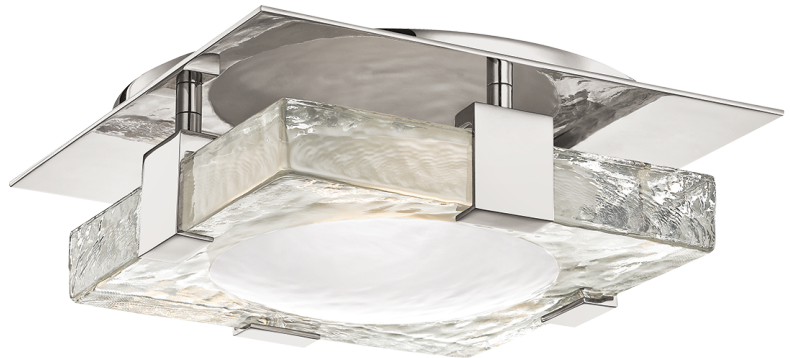

# BOURNE

9811-PN

Bourne's visual heft makes a statement. A very thick pane of glass, etched with a concave divot on its back and clear with a convex moun on its front, is mounted to a canopy or floating backplate, making for a mood-enhancing light diffusion.

## FINISHES

AGED BRASS (AGB)  
POLISHED NICKEL (PN)

## DIMENSIONS

Height: 10.5"

Width/Diameter: 10.5"

Canopy/Backplate: 10"

Hanging Type:

Product Weight: 15.78lb

## GLASS

Attachment:

Glass 1: Glass

Glass 2: