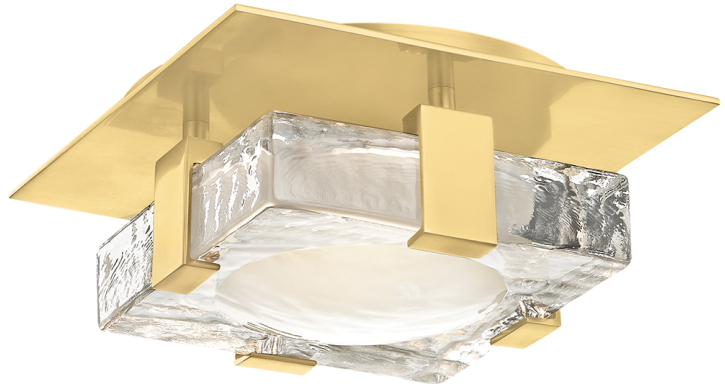

BOURNE

9808-AGB

Bourne's visual heft makes a statement. A very thick pane of glass, etched with a concave divot on its back and clear with a convex moun on its front, is mounted to a canopy or floating backplate, making for a mood-enhancing light diffusion.

FINISHES

AGED BRASS (AGB)
POLISHED NICKEL (PN)

DIMENSIONS

Height: 8"

Width/Diameter: 8"

Canopy/Backplate: 7.25"

Hanging Type:

Product Weight: 3lb

GLASS

Attachment:

Glass 1: Glass

Glass 2:

LAMPING

Bulb 1

Bulb Included: N/A

Socket: Integrated LED