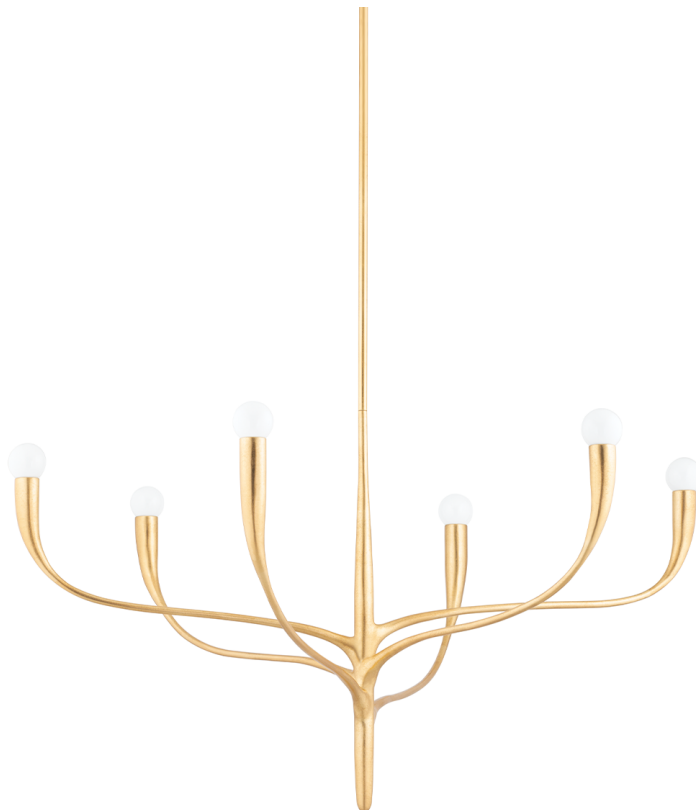

LABRA

9606-VGL

The long, slender branches of the Labra family draw inspiration from underwater botanical forms. Each arm supports a small glass globe shade like a delicate ornament of light. In both the chandeliers and wall sconce, a softly pointed end lends an artistic touch to the overall look. Labra is available in Aged Iron, Vintage Gold Leaf, and White Plaster finishes.

FINISHES

AGED IRON (AI)
VINTAGE GOLD LEAF (VGL)
WHITE PLASTER (WP)

DIMENSIONS

Height: 20"

Width/Diameter: 36.75"

Minimum Height: 26"

Maximum Height: 80"

Canopy/Backplate: 5.75"

Hanging Type: 1-3" / 1-6" / 1-12" / 2-18" Stems

Product Weight: 9lb

GLASS

Attachment:

Glass 1:

Glass 2:

LAMPING

Bulb 1

Bulb Included: No

Socket: E12 Candelabra Base

Bulb: G16.5 • 6 • 8 Watt Max

Voltage: 120 VAC

UL Rating: UL Damp

SHIPPING

Carton 1: 40" x 36" x 20"

Carton 1 Weight: 23lb