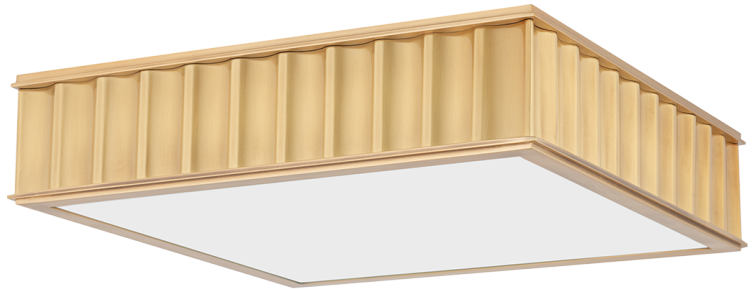

## DIMENSIONS

---

Height: 4"

Width/Diameter: 16"

Length: 16"

Canopy/Backplate: 5"

Hanging Type:

Product Weight: 13lb

## GLASS

---

Attachment: Twist Lock

Glass 1: Glass

Glass 2: