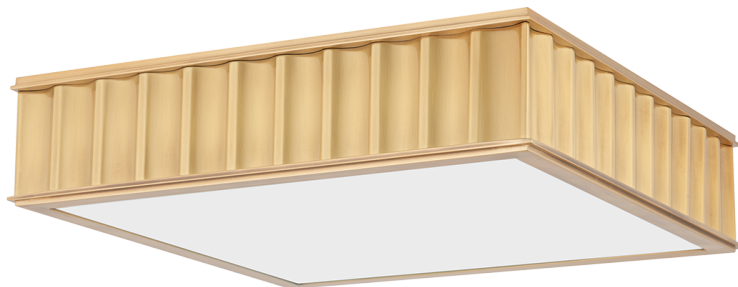

MIDDLEBURY

932-AGB

FINISHES

AGED BRASS (AGB)

HISTORIC NICKEL (HN)

POLISHED NICKEL (PN)

Coastal Suitable Finish (EPM): No

DIMENSIONS

Height: 4"

Width/Diameter: 16"

Length: 16"

Canopy/Backplate: 5"

Product Weight: 13lb

Canopy/Backplate Shape: Round

Sloped Ceiling Compatible: No

Living Finish: No

Uplight Only: No

Shade

Attachment: Twist Lock

Shade 1: Glass

Shade 1 Finish: Opal Matte

Shade 1 Bottom L/W: 0" / 15"

Replacement Glass Item #(s): GLS-000932

ELECTRICAL