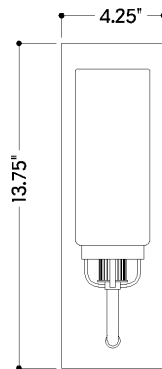

HALIFAX

9314-AGB

Inspired by the Art Deco movement, the long sweeping arms of Halifax curve upwards at the ends to support clear ribbed glass hurricane lamp shades. The Aged Brass framework evokes a sense of timelessness, while the slender silhouette of the fixture feels fresh and modern. As either a sconce or chandelier, Halifax marries functionality with enduring grace.

FINISHES

AGED BRASS

DIMENSIONS / SPECS

Height: 13.75"

Width/Diameter: 4.25"

Canopy/Backplate: 4.25"

Product Weight: 3.31lb

Extension: 4.5"

Top to Center: 7"

Canopy/Backplate Shape: Rectangle

Sloped Ceiling Compatible: No

Living Finish: No

Uplight Only: No

Shade 1: Glass

Shade 1 Finish: Clear Optic

Shade 1 Top Width: 3.25"

Shade 1 Height: 7.5"

ELECTRICAL

Bulb 1

Bulb Included: No

Socket: E12 Candelabra Base

Bulb Type: T8-3.5

Max Wattage: 8

Bulb Quantity: 1

Wire Length: 7"

Cord Type: B & W TEFLON W/ GROUND WIRE

Gem Box Required (2"x3"): No

Dark Sky: No

SHIPPING

Carton 1: 21" x 9" x 8"

Carton 1 Weight: 5lb

Shipping Method: Ground

Country of Origin: VN

TOP

FRONT