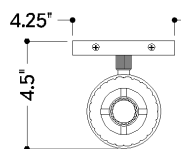

HALIFAX

9314-AGB

Inspired by the Art Deco movement, the long sweeping arms of Halifax curve upwards at the ends to support clear ribbed glass hurricane lamp shades. The Aged Brass framework evokes a sense of timelessness, while the slender silhouette of the fixture feels fresh and modern. As either a sconce or chandelier, Halifax marries functionality with enduring grace.

FINISHES

AGED BRASS

DIMENSIONS / SPECS

Height: 13.75"

Width/Diameter: 4.25"

Canopy/Backplate: 4.25"

Product Weight: 3.31lb

Extension: 4.5"

Top to Center: 7"

Canopy/Backplate Shape: Rectangle

Sloped Ceiling Compatible: No

Living Finish: No

Uplight Only: No

Shade 1: Glass

Shade 1 Finish: Clear Optic

Shade 1 Top Width: 3.25"

Shade 1 Height: 7.5"

ELECTRICAL

Bulb 1

Bulb Included: No

Socket: E12 Candelabra Base

Bulb Type: T8-3.5

Max Wattage: 8

Bulb Quantity: 1

Wire Length: 7"

Cord Type: B & W TEFLON W/ GROUND WIRE

Gem Box Required (2"x3"): No

Dark Sky: No

SHIPPING

Carton 1: 21" x 9" x 8"

Carton 1 Weight: 5lb

Shipping Method: Ground

Country of Origin: VN

TOP