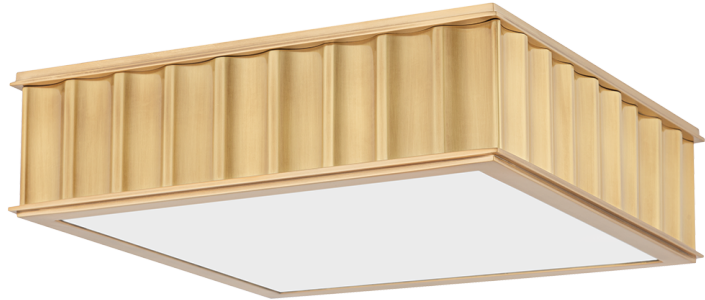

MIDDLEBURY

931-AGB

FINISHES

AGED BRASS (AGB)
HISTORIC NICKEL (HN)
POLISHED NICKEL (PN)

DIMENSIONS

Height: 4"

Width/Diameter: 13"

Length: 13"

Canopy/Backplate: 5"

Hanging Type:

Product Weight: 10lb

GLASS

Attachment: Twist Lock

Glass 1: Glass

Glass 2:

LAMPING