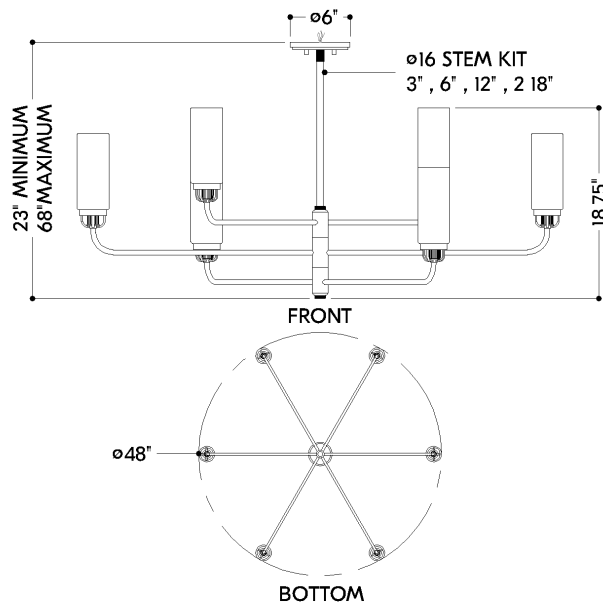

HALIFAX

9306-AGB

Inspired by the Art Deco movement, the long sweeping arms of Halifax curve upwards at the ends to support clear ribbed glass hurricane lamp shades. The Aged Brass framework evokes a sense of timelessness, while the slender silhouette of the fixture feels fresh and modern. As either a sconce or chandelier, Halifax marries functionality with enduring grace.

FINISHES

AGED BRASS

DIMENSIONS / SPECS

Height: 18.75"
Width/Diameter: 48"
Minimum Height: 23"
Maximum Height: 68"
Canopy/Backplate: 6"
Hanging Type: 1-3" / 1-6" / 1-12" / 2-18" Stems
Product Weight: 13.73lb
Canopy/Backplate Shape: Round
Sloped Ceiling Compatible: Yes
Living Finish: No
Uplight Only: No

Shade 1: Glass
Shade 1 Finish: Clear Optic
Shade 1 Top Width: 3.25"
Shade 1 Height: 7.5"

ELECTRICAL

Bulb 1

Bulb Included: No
Socket: E12 Candelabra Base
Bulb Type: T8-3.5
Max Wattage: 8
Bulb Quantity: 6
Wire Length: 120"
Cord Type: SPT-1 SILVER W/ TINNED GROUND WIRE
Gem Box Required (2"x3"): No
Dark Sky: No

SHIPPING

Carton 1: 50" x 17" x 19"
Carton 1 Weight: 21lb
Shipping Method: Ground
Country of Origin: VN

HUDSON VALLEY
LIGHTING GROUP