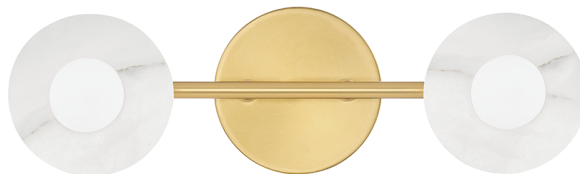

## DIMENSIONS

Height: 15.5"

Width/Diameter: 4.75"

Canopy/Backplate: 4.75"

Product Weight: 2lb

Extension: 6"

Top to Center: 7.75"

Canopy/Backplate Shape: Round

## Shade

Shade 1: Alabaster

Replacement Glass Item #(s): ALA-009202