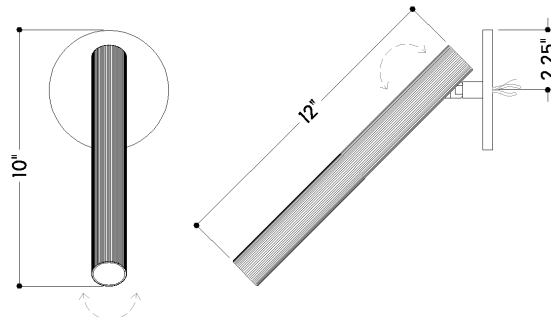

FINISHES

AGED BRASS

DIMENSIONS

Height: 12.5"
Width/Diameter: 4.75"
Canopy/Backplate: 4.75"
Product Weight: 2lb
Extension: 3.25"
Top to Center: 2.25"
Canopy/Backplate Shape: Round
Sloped Ceiling Compatible: No
Living Finish: No
Uplight Only: No

Shade

ELECTRICAL

Bulb 1

Bulb Included: N/A
Socket: **Integrated LED**
Max Wattage: 14
Bulb Quantity: 1
Wire Length: 7"
Cord Type: B & W TEFLON W/ GROUND WIRE
Dimmer Type: ELV, TRIAC, 0-10 VOLT
Gem Box Required (2"x3"): No
Dark Sky: No
CRI: 90
Color Temp.: 2700k
Lumens: 575
Title 24: No
Field Serviceable: No

SHIPPING

Carton 1: 17" x 8" x 6"
Carton 1 Weight: 2lb
Shipping Method: Ground
Country of Origin: VN

TOP

FRONT

SIDE