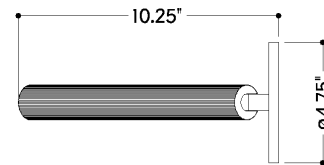

FINISHES

AGED BRASS

DIMENSIONS

Height: 12.5"
Width/Diameter: 4.75"
Canopy/Backplate: 4.75"
Product Weight: 2lb
Extension: 3.25"
Top to Center: 2.25"
Canopy/Backplate Shape: Round
Sloped Ceiling Compatible: No
Living Finish: No
Uplight Only: No

Shade

ELECTRICAL

Bulb 1

Bulb Included: N/A
Socket: **Integrated LED**
Max Wattage: 14
Bulb Quantity: 1
Wire Length: 7"
Cord Type: B & W TEFLON W/ GROUND WIRE
Dimmer Type: ELV, TRIAC, 0-10 VOLT
Gem Box Required (2"x3"): No
Dark Sky: No
CRI: 90
Color Temp.: 2700k
Lumens: 575
Title 24: No
Field Serviceable: No

SHIPPING

Carton 1: 17" x 8" x 6"
Carton 1 Weight: 2lb
Shipping Method: Ground
Country of Origin: VN

TOP

FRONT

SIDE