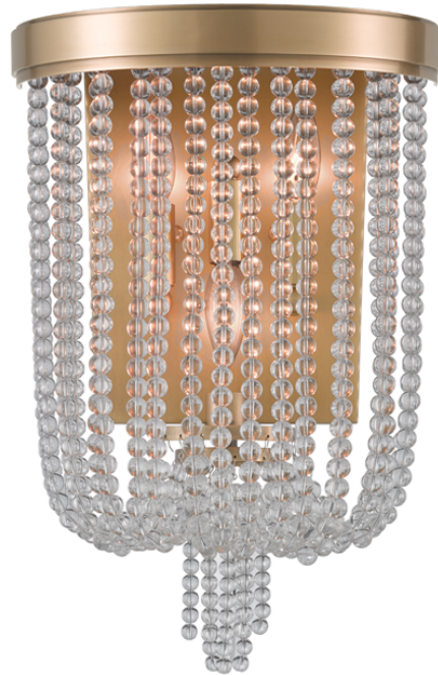

ROYALTON

9000-AGB

FINISHES

AGED BRASS (AGB)
POLISHED NICKEL (PN)

DIMENSIONS

Height: 17"

Width/Diameter: 12"

Canopy/Backplate: 8"

Hanging Type:

Product Weight: 12lb

GLASS

Attachment: Hook

Glass 1: Crystal

Glass 2: Crystal

LAMPING

Bulb 1

Bulb Included: No

Socket: E12 Candelabra Base

Bulb: 3 • 40 Watt Max

Voltage: 120 VAC

UL Rating: UL Damp

Gem Box: Not Required

SHIPPING

Carton 1: 17" x 17" x 13"