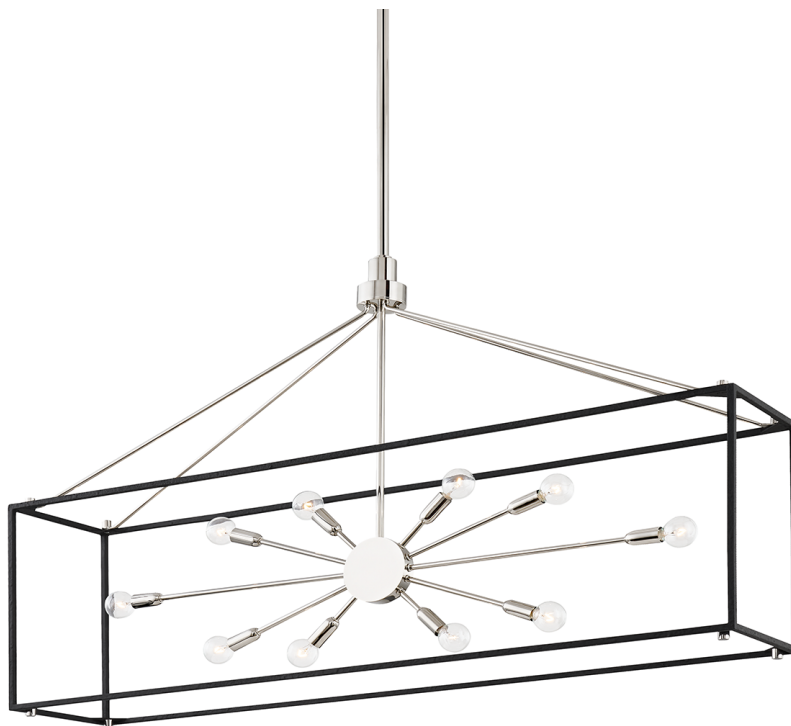

# GLENDALE

8948-PN/BK

You asked, we listened! We've expanded our best-selling Glendale family with the addition of a gorgeous flush mount, larger-sized pendant and a stunning linear fixture—all in a traditional Sputnik-style lantern design.

## DIMENSIONS

Height: 28.325"

Width/Diameter: 10"

Length: 48"

Minimum Height: 34.5"

Maximum Height: 88.5"

Canopy/Backplate: 4.75"

Hanging Type: 1-3" / 1-6" / 1-12" / 2-18" Stems

Product Weight: 25lb

## GLASS

Attachment:

Glass 1:

Glass 2: