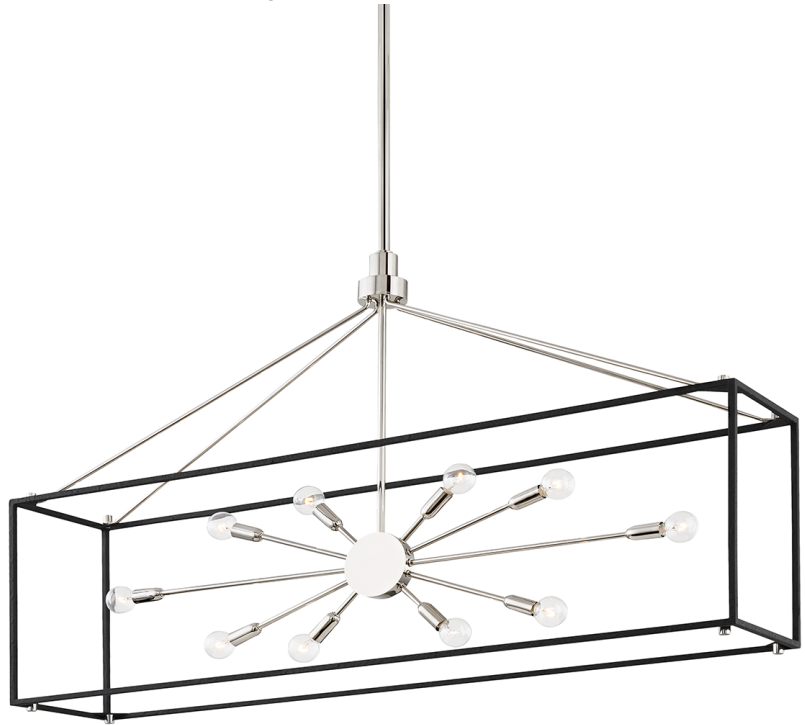

# GLENDALE

8948-PN/BK

You asked, we listened! We've expanded our best-selling Glendale family with the addition of a gorgeous flush mount, larger-sized pendant and a stunning linear fixture—all in a traditional Sputnik-style lantern design.

## DIMENSIONS

Height: 28.325"  
Width/Diameter: 10"  
Length: 48"  
Minimum Height: 34.5"  
Maximum Height: 88.5"  
Canopy/Backplate: 4.75"  
Hanging Type: 1-3" / 1-6" / 1-12" / 2-18" Stems  
Product Weight: 25lb

## GLASS

Attachment:

Glass 1:

Glass 2:

### Bulb 1

Bulb Included: No

Socket: E12 Candelabra Base

Bulb: G16.5 • 10 • 60 Watt Max