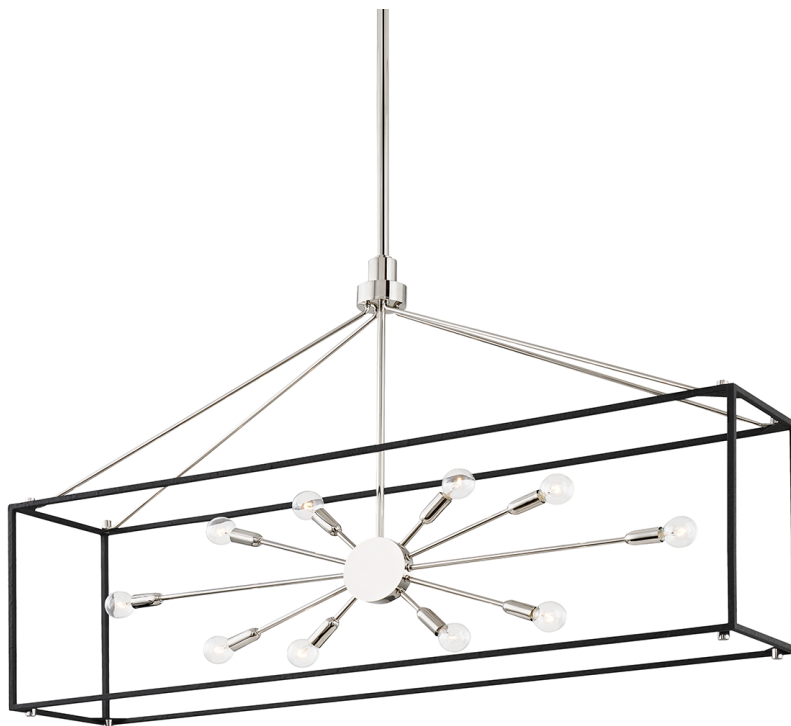

GLENDALE

8948-PN/BK

You asked, we listened! We've expanded our best-selling Glendale family with the addition of a gorgeous flush mount, larger-sized pendant and a stunning linear fixture—all in a traditional Sputnik-style lantern design.

FINISHES

Aged Brass/black (AGB/BK)
Polished Nickel/black (PN/BK)

DIMENSIONS

Height: 28.325"

Width/Diameter: 10"

Length: 48"

Minimum Height: 34.5"

Maximum Height: 88.5"

Canopy/Backplate: 4.75"

Hanging Type: 1-3" / 1-6" / 1-12" / 2-18" Stems

Product Weight: 25lb

GLASS

Attachment:

Glass 1:

Glass 2:

LAMPING

Bulb 1

Bulb Included: No

Socket: E12 Candelabra Base

Bulb: G16.5 • 10 • 60 Watt Max

Voltage: 120 VAC

UL Rating: UL Damp

SHIPPING

Carton 1: 53" x 15" x 34"