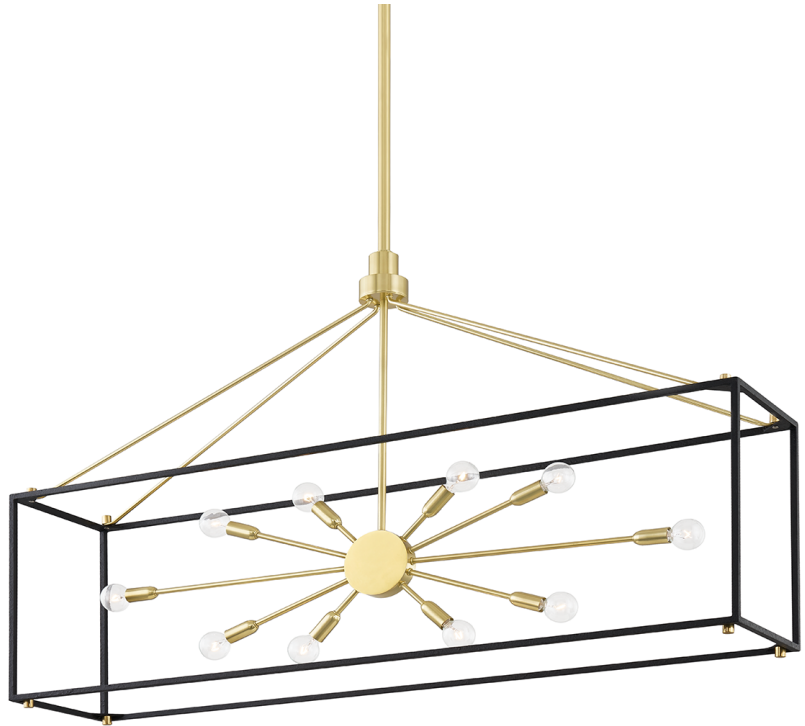

GLENDALE

8948-AGB/BK

You asked, we listened! We've expanded our best-selling Glendale family with the addition of a gorgeous flush mount, larger-sized pendant and a stunning linear fixture—all in a traditional Sputnik-style lantern design.

FINISHES

Aged Brass/black (AGB/BK)
Polished Nickel/black (PN/BK)

DIMENSIONS

Height: 28.325"
Width/Diameter: 10"
Length: 48"
Minimum Height: 34.5"
Maximum Height: 88.5"
Canopy/Backplate: "
Hanging Type: 1-3" / 1-6" / 1-12" / 2-18" Stems
Product Weight: 25lb

GLASS

Attachment:
Glass 1:
Glass 2:

LAMPING

Bulb 1
Bulb Included: No
Socket: E12 Candelabra Base
Bulb: G16.5 • 10 • 60 Watt Max
Voltage: 120 VAC
UL Rating: UL Damp

SHIPPING

Carton 1: 53" x 15" x 34"
Carton 1 Weight: 31lb
Shipping Method: Truck Only