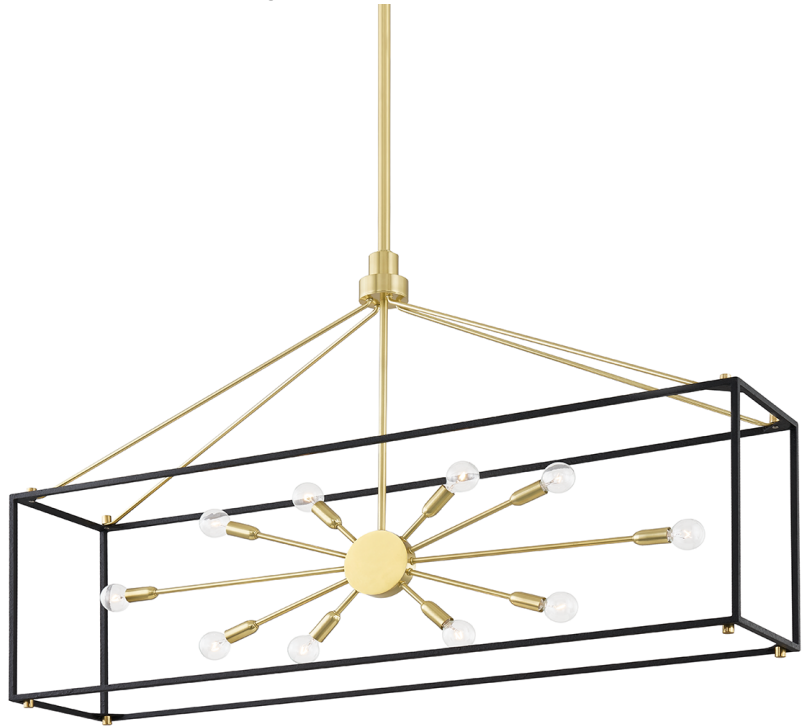

GLENDALE

8948-AGB/BK

You asked, we listened! We've expanded our best-selling Glendale family with the addition of a gorgeous flush mount, larger-sized pendant and a stunning linear fixture—all in a traditional Sputnik-style lantern design.

FINISHES

Aged Brass/black (AGB/BK)
Polished Nickel/black (PN/BK)

DIMENSIONS

Height: 28.325"
Width/Diameter: 10"
Length: 48"
Minimum Height: 34.5"
Maximum Height: 88.5"
Canopy/Backplate: "
Hanging Type: 1-3" / 1-6" / 1-12" / 2-18" Stems
Product Weight: 25lb

GLASS

Attachment:
Glass 1:
Glass 2:

LAMPING

Bulb 1
Bulb Included: No
Socket: E12 Candelabra Base
Bulb: G16.5 • 10 • 60 Watt Max

SHIPPING

Carton 1: 53" x 15" x 34"
Carton 1 Weight: 31lb
Shipping Method: Truck Only