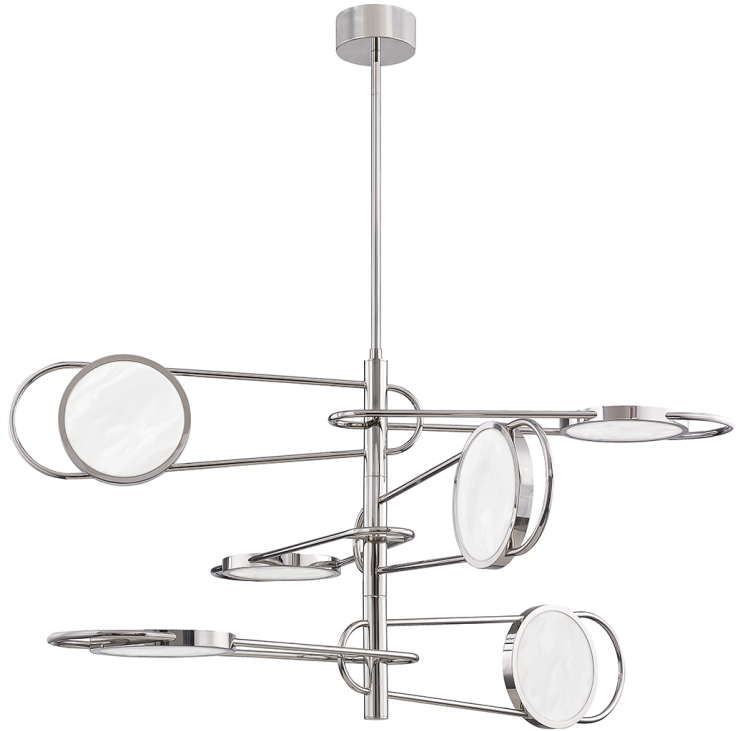

JERVIS

8726-BN

*Due to the one-of-a-kind nature of the medium, exact colors and patterns may vary slightly from the image shown.

FINISHES

BURNISHED NICKEL (BN)

Coastal Suitable Finish (EPM): No

DIMENSIONS

Height: 24"

Width/Diameter: 49"

Minimum Height: 30"

Maximum Height: 84"

Canopy/Backplate: 5.5"

Hanging Type: 1-3" / 1-6" / 1-12" / 2-18" Stems

Product Weight: 49.17lb

Top to Center: 2.75"

Sloped Ceiling Compatible: No

Living Finish: No

Uplight Only: No

Shade

Shade 1: Alabaster

Shade 1 Top Width: 7"

Shade 1 Bottom L/W: 0" / 7"

ELECTRICAL

Bulb 1

Bulb Included: N/A

Socket: Integrated LED

Max Wattage: 78

Bulb Quantity: 6

Bulb Included: No

Wire Length: 120"

Dimmer Type: ELV, TRIAC, 0-10 VOLT

Gem Box Required (2"x3"): No

Dark Sky: No

SHIPPING

Carton 1: 131" x 28" x 12"

Carton 1 Weight: 50lb

Shipping Method: Truck Only

Country of Origin: CN