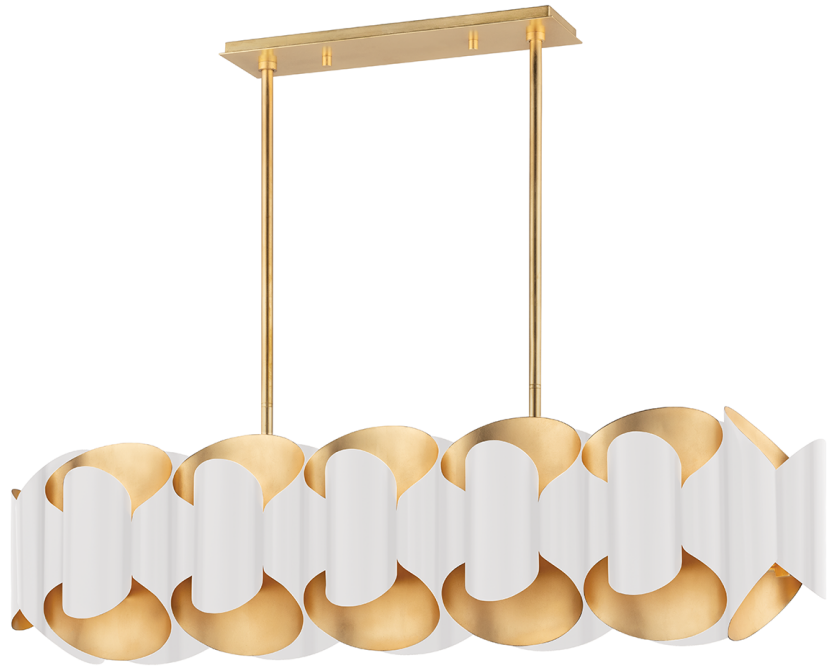

BANKS

8546-GL/WH

FINISHES

Gold Leaf/black (GL/BK)
Gold Leaf/white (GL/WH)

DIMENSIONS

Height: 15"
Width/Diameter: 46"
Length: 12.94"
Minimum Height: 18"
Maximum Height: 72"
Canopy/Backplate: 4.5"
Hanging Type: 1-3" / 1-6" / 1-12" / 2-18" Stems
Product Weight: 79.2lb

GLASS

Attachment:
Glass 1:
Glass 2:

LAMPING

Bulb 1
Bulb Included: No
Socket: E26 Medium Base
Bulb: A19 • 12 • 40 Watt Max
Voltage: 120 VAC
UL Rating: UL Damp

SHIPPING

Carton 1: 50" x 17" x 17"
Carton 1 Weight: 80lb
Shipping Method: Ground