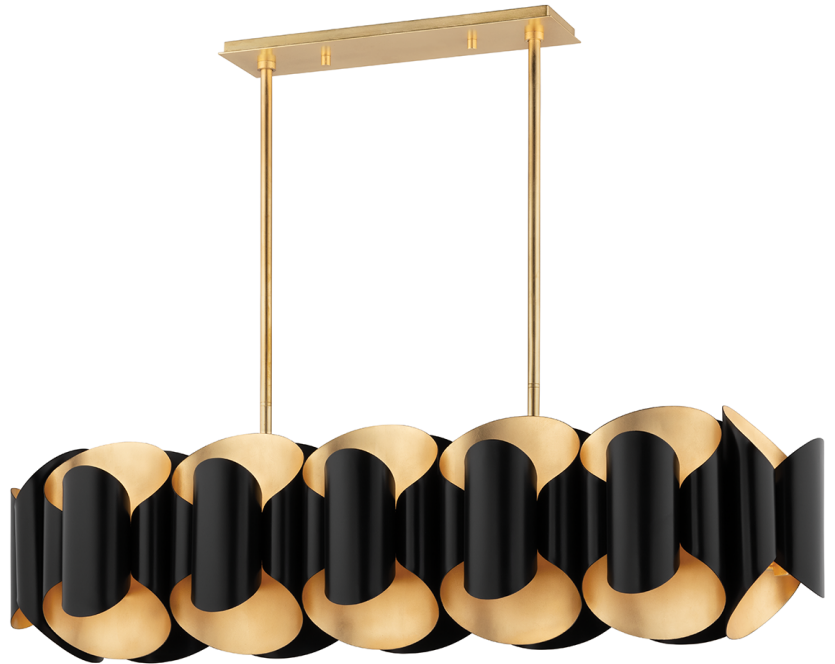

BANKS

8546-GL/BK

FINISHES

Gold Leaf/black (GL/BK)
Gold Leaf/white (GL/WH)

DIMENSIONS

Height: 15"
Width/Diameter: 46"
Length: 12.94"
Minimum Height: 18"
Maximum Height: 72"
Canopy/Backplate: 4.5"
Hanging Type: 1-3" / 1-6" / 1-12" / 2-18" Stems
Product Weight: 79.2lb

GLASS

Attachment:
Glass 1:
Glass 2:

LAMPING

Bulb 1
Bulb Included: No
Socket: E26 Medium Base
Bulb: A15 • 12 • 40 Watt Max
Voltage: 120 VAC
UL Rating: UL Damp

SHIPPING

Carton 1: 50" x 17" x 17"
Carton 1 Weight: 80lb
Shipping Method: Ground