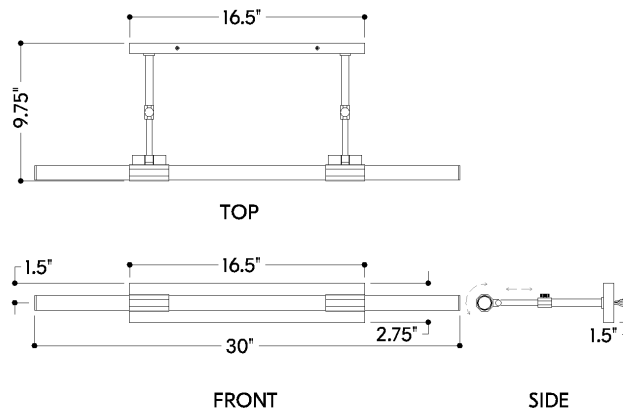

FINISHES

AGED BRASS w/ DISTRESSED BRONZE

DIMENSIONS

Height: 2.75"

Width/Diameter: 30"

Canopy/Backplate: 2.75"

Product Weight: 4.63lb

Extension: 7.25"

Top to Center: 1.5"

Canopy/Backplate Shape: Rectangle

Sloped Ceiling Compatible: No

Living Finish: Yes

Uplight Only: No

Shade

Shade 1: Acrylic

Shade 1 Finish: White

Shade 1 Top Length: 29.75"

Shade 1 Top Width: 0.75"

ELECTRICAL

Bulb 1

Bulb Included: N/A

Socket: Integrated LED

Max Wattage: 12

Bulb Quantity: 1

Title 24: No

Field Serviceable: Yes

SHIPPING

Carton 1: 34" x 12" x 7"

Carton 1 Weight: 7lb

Shipping Method: Ground

Country of Origin: VN