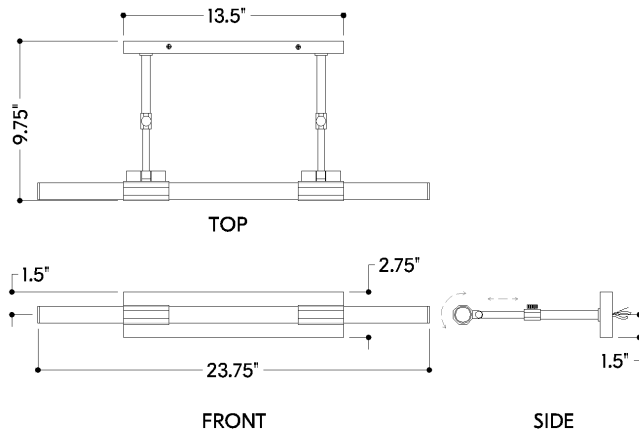

FINISHES

AGED BRASS

DIMENSIONS

Height: 2.75"

Width/Diameter: 23.75"

Canopy/Backplate: 2.75"

Product Weight: 3.86lb

Extension: 7.25"

Top to Center: 1.5"

Canopy/Backplate Shape: Rectangle

Sloped Ceiling Compatible: No

Living Finish: Yes

Uplight Only: No

Shade

Shade 1: Acrylic

Shade 1 Finish: White

Shade 1 Top Length: 23.5"

Shade 1 Top Width: 0.75"

ELECTRICAL

Bulb 1

Bulb Included: N/A

Socket: Integrated LED

Max Wattage: 8

Bulb Quantity: 1

Title 24: No

Field Serviceable: Yes

SHIPPING

Carton 1: 28" x 12" x 7"

Carton 1 Weight: 6lb

Shipping Method: Ground

Country of Origin: VN