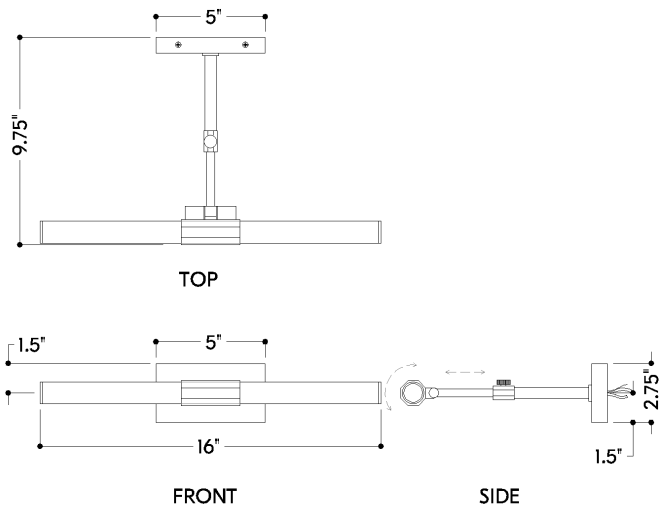

SHIPPING

Carton 1: 20" x 12" x 7"

Carton 1 Weight: 4lb

Shipping Method: Ground

Country of Origin: VN

HUDSON VALLEY
LIGHTING GROUP

| hvlgroup.com | 1.800.814.3993