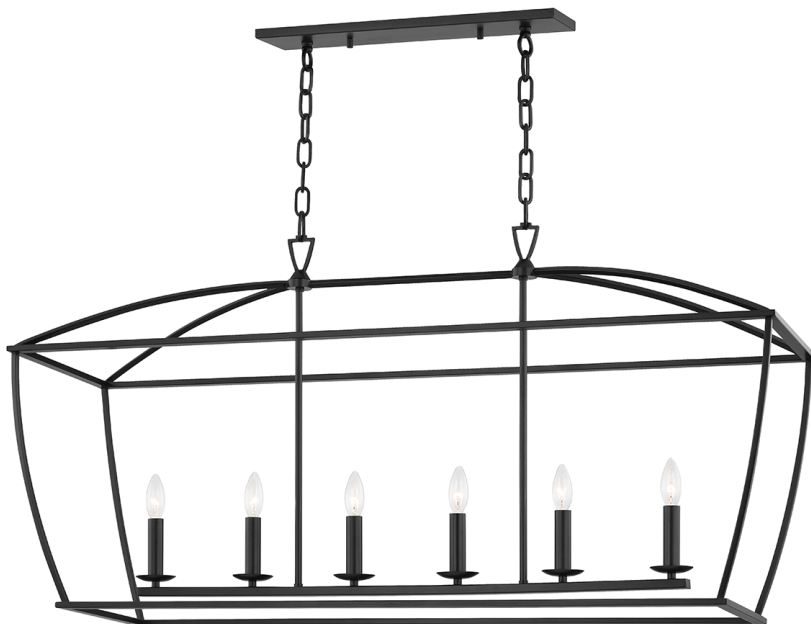

# BRYANT

8348-AI

An antique four-sided lantern is reimagined with a slender framework and soft curves. The openness of Bryant allows light to flow freely, radiating in every direction across a hallway, entryway, or stairwell. From a small lantern to a large linear, every format evokes a sense of old-world charm. Whether with Aged Iron, Gold Leaf, or White Plaster finishes, the all-over materiality lets the design-forward concept shine.

## FINISHES

AGED IRON (AI)  
GOLD LEAF (GL)  
WHITE PLASTER (WP)

## DIMENSIONS

Height: 24"  
Width/Diameter: 13.75"  
Length: 48.25"  
Minimum Height: 27.75"  
Maximum Height: 79.75"  
Canopy/Backplate: 4.75"  
Hanging Type:  
Product Weight: 25.54lb

## GLASS

Attachment:  
Glass 1:  
Glass 2: