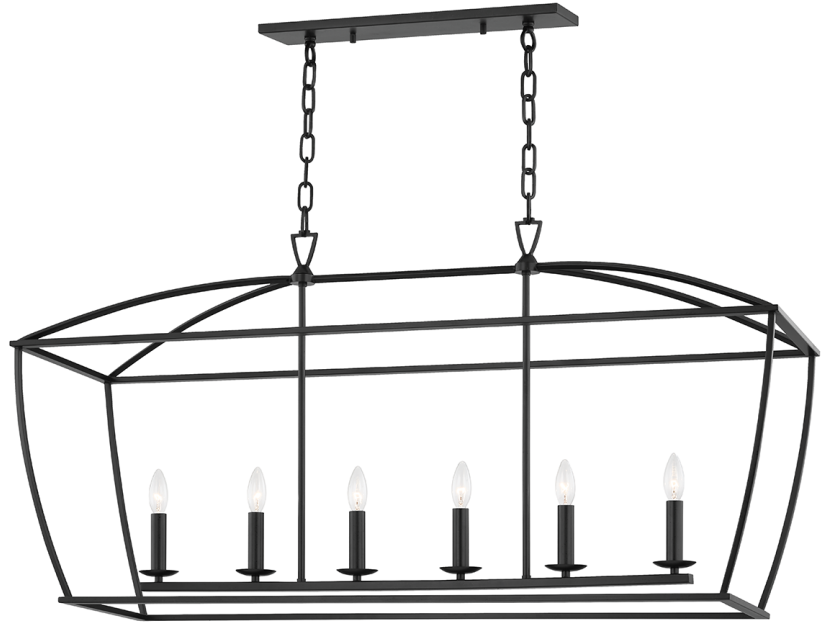

BRYANT

8348-AI

FINISHES

Aged Iron (AI)
Gold Leaf (GL)
White Plaster (WP)

DIMENSIONS

Height: 24"
Width/Diameter: 13.75"
Length: 48.25"
Minimum Height: 27.75"
Maximum Height: 79.75"
Canopy/Backplate: 4.75"
Hanging Type:
Product Weight: 25.54lb

GLASS

Attachment:
Glass 1:
Glass 2:

LAMPING

Bulb 1
Socket: E12 Candelabra Base
Bulb: B11 • 6 • 60 Watt Max
Voltage: 120 VAC
UL Rating: UL Damp

SHIPPING

Carton 1: 52" x 17" x 25"
Carton 1 Weight: 18lb
Shipping Method: Truck Only