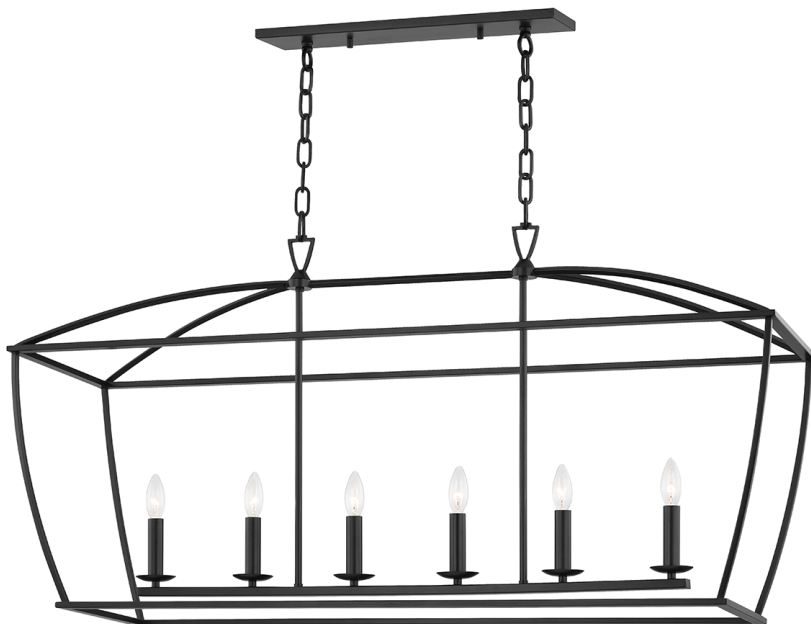

BRYANT

8348-AI

An antique four-sided lantern is reimagined with a slender framework and soft curves. The openness of Bryant allows light to flow freely, radiating in every direction across a hallway, entryway, or stairwell. From a small lantern to a large linear, every format evokes a sense of old-world charm. Whether with Aged Iron, Gold Leaf, or White Plaster finishes, the all-over materiality lets the design-forward concept shine.

FINISHES

AGED IRON (AI)
GOLD LEAF (GL)
WHITE PLASTER (WP)

DIMENSIONS

Height: 24"
Width/Diameter: 13.75"
Length: 48.25"
Minimum Height: 27.75"
Maximum Height: 79.75"
Canopy/Backplate: 4.75"
Hanging Type:
Product Weight: 25.54lb

GLASS

Attachment:
Glass 1:
Glass 2:

LAMPING

Bulb 1

Bulb Included: No
Socket: E12 Candelabra Base
Bulb: B11 • 6 • 60 Watt Max

Voltage: 120 VAC
UL Rating: UL Damp

SHIPPING

Carton 1: 52" x 17" x 25"
Carton 1 Weight: 18lb
Shipping Method: Truck Only