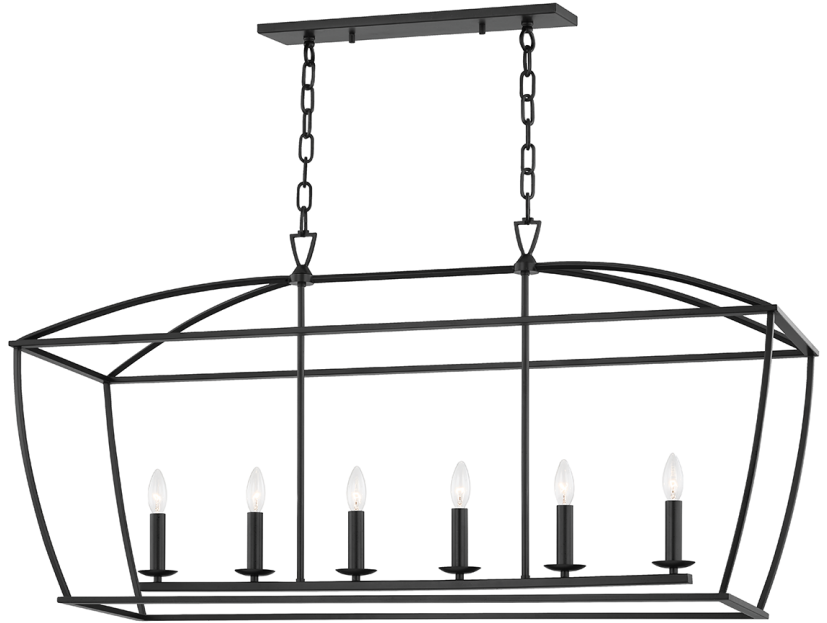

BRYANT

8348-AI

FINISHES

Aged Iron (AI)
Gold Leaf (GL)
White Plaster (WP)

DIMENSIONS

Height: 24"
Width/Diameter: 13.75"
Length: 48.25"
Minimum Height: 27.75"
Maximum Height: 79.75"
Canopy/Backplate: 4.75"
Hanging Type:
Product Weight: 25.54lb

GLASS

Attachment:
Glass 1:
Glass 2:

LAMPING

Bulb 1
Socket: E12 Candelabra Base
Bulb: B11 • 6 • 60 Watt Max
Voltage: 120 VAC
UL Rating: UL Damp

SHIPPING

Carton 1: 52" x 17" x 25"
Carton 1 Weight: 18lb
Shipping Method: Truck Only