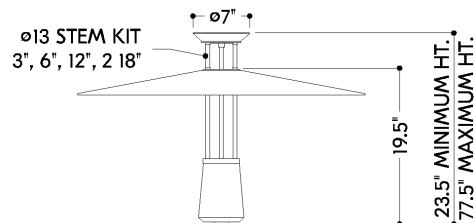

Inspired by the graceful wingspan of a crane, Barnegat has a serene silhouette with mid-century design appeal. The wide, slender shade is balanced by the visual weight of the dark St. Laurent marble at the bottom of the fixture. To complement the other distinctive materials, the metalwork is finished in Aged Brass. Make a poetic statement in living or dining spaces with this timeless pendant light.

*Due to the one-of-a-kind nature of the medium, exact colors and patterns may vary slightly from the image shown.

FINISHES

AGED BRASS w/ SOFT WHITE

Coastal Suitable Finish (EPM): No

DIMENSIONS

Height: 19.25"

Width/Diameter: 36"

Minimum Height: 23.5"

Maximum Height: 60"

Canopy/Backplate: 7.25"

Hanging Type: 1-3" / 1-6" / 1-12" / 2-18" Stems

Product Weight: 16.72lb

Canopy/Backplate Shape: Round

Sloped Ceiling Compatible: No

Living Finish: No

Uplight Only: No

Shade

Shade 1: Steel

Shade 1 Finish: Soft White

Shade 1 Top Width: 4.75"

Shade 1 Bottom L/W: 0" / 36"

Shade 1 Height: 3.25"

Shade 2: Natural Stone

Shade 2 Finish: St Laurent Marble

Shade 2 Top Width: 4.75"

Shade 2 Bottom L/W: 0" / 5.75"

Shade 2 Height: 7.25"

ELECTRICAL

Bulb 1

Bulb Included: No

Socket: E26 Medium Base

Bulb Type: R20 LED

Max Wattage: 15

Bulb Quantity: 1

Wire Length: 120"

Cord Type: B & W TEFLON W/ GROUND WIRE

Gem Box Required (2"x3"): No

Dark Sky: No

SHIPPING

Carton 1: 41" x 41" x 24"

Carton 1 Weight: 41lb

Shipping Method: Truck Only

Country of Origin: VN

FRONT