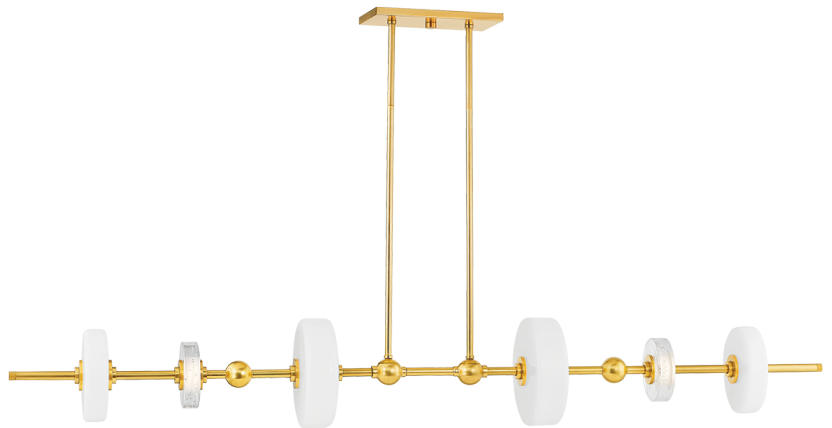

# MAYNARD

8160-AGB

Machine precision and slim LED profiles provide a sleek update to an iconic mid-century silhouette. Glass ornaments, hand-blown from either seedy opal glass or seedy etched glass, stack in totemic formations along the slim arms of this chandelier. An Aged Brass finish elevates the fixture, balancing the playfulness with a note of luxury. Maynard is available as an 8, 12-light chandelier, 6-light linear, or a 3-light sconce.

## DIMENSIONS

Height: 7.75"

Width/Diameter: 7.75"

Length: 60"

Minimum Height: 12.25"

Maximum Height: 63.25"

Canopy/Backplate: 6.5"

Hanging Type: 1-3" / 1-6" / 1-12" / 2-18" Stems

Product Weight: 19.05lb

## GLASS

Attachment:

Glass 1: Glass

Glass 2: Glass