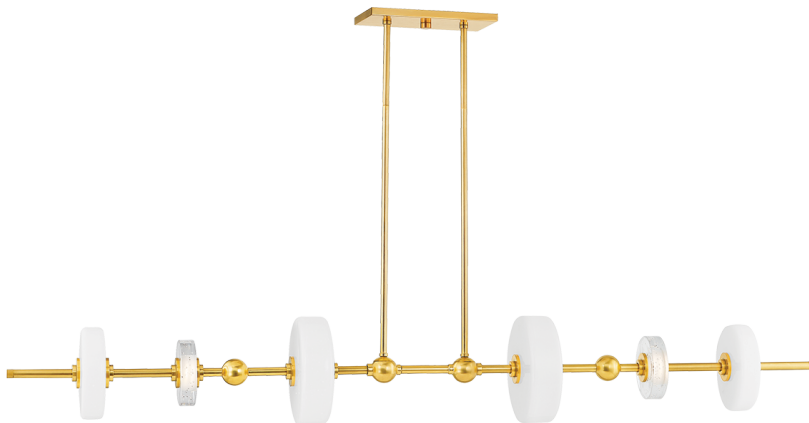

MAYNARD

8160-AGB

Machine precision and slim LED profiles provide a sleek update to an iconic mid-century silhouette. Glass ornaments, hand-blown from either seedy opal glass or seedy etched glass, stack in totemic formations along the slim arms of this chandelier. An Aged Brass finish elevates the fixture, balancing the playfulness with a note of luxury. Maynard is available as an 8, 12-light chandelier, 6-light linear, or a 3-light sconce.

FINISHES

AGED BRASS (AGB)

Coastal Suitable Finish (EPM): No

DIMENSIONS

Height: 7.75"

Width/Diameter: 7.75"

Length: 60"

Minimum Height: 12.25"

Maximum Height: 63.25"

Canopy/Backplate: 6.5"

Hanging Type: 1-3" / 1-6" / 1-12" / 2-18" Stems

Product Weight: 19.05lb

Canopy/Backplate Shape: Rectangle

Sloped Ceiling Compatible: No

Living Finish: No

Uplight Only: No

Shade

Shade 1: Glass

Shade 1 Finish: Opal Seedy

Shade 1 Top Width: 6.5"

Shade 1 Height: 1.5"

Shade 2: Glass

Shade 2 Finish: Seeded Cast

Shade 2 Top Width: 4.75"

Shade 2 Height: 1.25"

ELECTRICAL

Bulb 1

Bulb Included: N/A

Socket: Integrated LED

Max Wattage: 20

Bulb Quantity: 6

Bulb Included: Yes

Wire Length: 120"

Cord Type: B & W TEFLON W/ GROUND WIRE

Dimmer Type: ELV, TRIAC

Gem Box Required (2"x3"): No

Dark Sky: No

SHIPPING

Carton 1: 31" x 15" x 14"

Carton 1 Weight: 23lb

Shipping Method: Ground

Country of Origin: CN