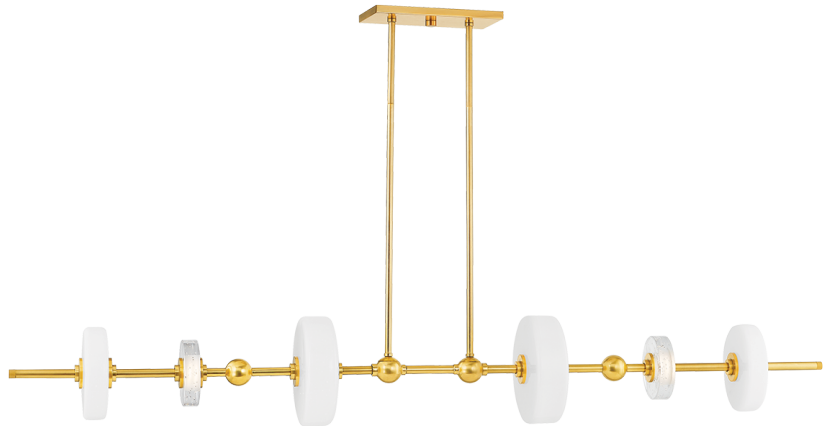

# MAYNARD

8160-AGB

Machine precision and slim LED profiles provide a sleek update to an iconic mid-century silhouette. Glass ornaments, hand-blown from either seedy opal glass or seedy etched glass, stack in totemic formations along the slim arms of this chandelier. An Aged Brass finish elevates the fixture, balancing the playfulness with a note of luxury. Maynard is available as an 8, 12-light chandelier, 6-light linear, or a 3-light sconce.

## DIMENSIONS

Height: 7.75"

Width/Diameter: 7.75"

Length: 60"

Minimum Height: 12.25"

Maximum Height: 63.25"

Canopy/Backplate: 6.5"

Hanging Type: 1-3" / 1-6" / 1-12" / 2-18" Stems

Product Weight: 19.05lb

## GLASS

Attachment:

Glass 1: Glass

Glass 2: Glass