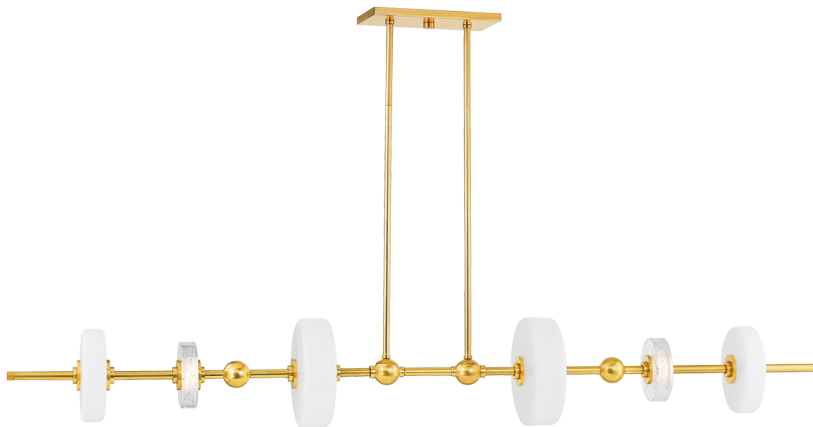

MAYNARD

8160-AGB

Machine precision and slim LED profiles provide a sleek update to an iconic mid-century silhouette. Glass ornaments, hand-blown from either seedy opal glass or seedy etched glass, stack in totemic formations along the slim arms of this chandelier. An Aged Brass finish elevates the fixture, balancing the playfulness with a note of luxury. Maynard is available as an 8, 12-light chandelier, 6-light linear, or a 3-light sconce.

FINISHES

AGED BRASS (AGB)

DIMENSIONS

Height: 7.75"

Width/Diameter: 7.75"

Length: 60"

Minimum Height: 12.25"

Maximum Height: 63.25"

Canopy/Backplate: 6.5"

Hanging Type: 1-3" / 1-6" / 1-12" / 2-18" Stems

Product Weight: 19.05lb

GLASS

Attachment:

Glass 1: Glass

Glass 2: Glass

LAMPING

Bulb 1

Bulb Included: N/A

Socket: Integrated LED

Bulb: 6 • 20 Watt Max

CRI: 90

Color Temp.: 2700k

Lumens: 850

Title 24: No