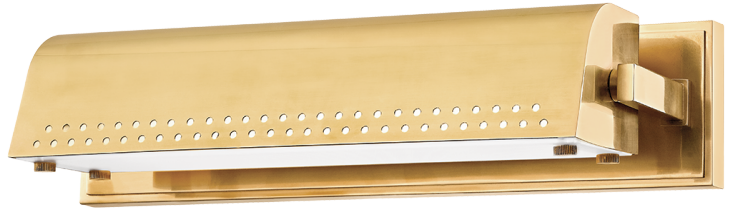

## FINISHES

---

AGED BRASS

## DIMENSIONS

---

Height: 4"

Width/Diameter: 15.5"

Canopy/Backplate: 3.5"

Product Weight: 6lb

Extension: 5.25"

Top to Center: 2"

Canopy/Backplate Shape: Rectangle

Sloped Ceiling Compatible: No

Living Finish: No

Uplight Only: No

## Shade

---