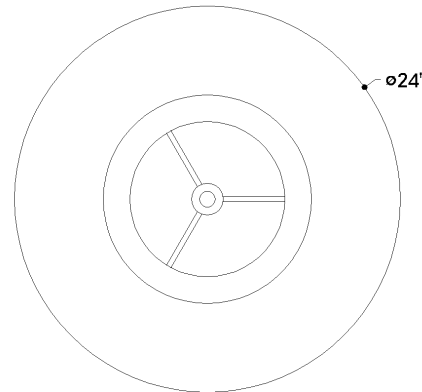

*Due to the one-of-a-kind nature of the medium, exact colors and patterns may vary slightly from the image shown.

FINISHES

AGED BRASS

DIMENSIONS

Height: 3.25"
Width/Diameter: 24"
Canopy/Backplate: 13"
Product Weight: 42.7lb
Canopy/Backplate Shape: Round
Sloped Ceiling Compatible: No
Living Finish: No
Uplight Only: No

Shade

Shade 1: Natural Stone
Shade 1 Finish: Alabaster
Shade 1 Top Width: 24"
Shade 1 Height: 1.25"

ELECTRICAL

Bulb 1

Bulb Included: N/A
Socket: Integrated LED
Max Wattage: 41
Bulb Quantity: 1
Wire Length: 7"
Cord Type: B & W TEFLON W/ COPPER
GROUND WIRE
Dimmer Type: ELV, TRIAC, 0-10 VOLT
Gem Box Required (2"x3"): No
Dark Sky: No
CRI: 90
Color Temp.: 2700k
Lumens: 1000
Title 24: No
Field Serviceable: No

FRONT

BOTTOM

SHIPPING

Carton 1: 28" x 29" x 7"
Carton 1 Weight: 48lb
Shipping Method: Ground
Country of Origin: VN