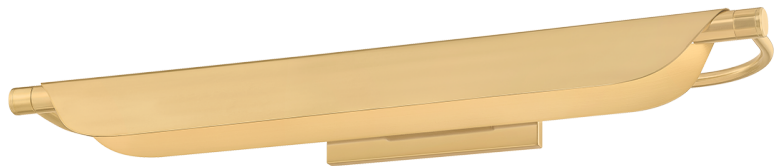

TINWALD

7927-AGB

FINISHES

AGED BRASS

DIMENSIONS

Height: 3.75"

Width/Diameter: 27"

Canopy/Backplate: 8"

Product Weight: 7.85lb

Extension: 8"

Top to Center: 1.5"

Canopy/Backplate Shape: Rectangle

Sloped Ceiling Compatible: No

Living Finish: No

Uplight Only: No

Shade

ELECTRICAL

Bulb 1

Bulb Included: N/A

Socket: Integrated LED

Max Wattage: 15

Bulb Quantity: 1

Wire Length: 7"

Cord Type: B & W TEFLON W/ GROUND WIRE

Dimmer Type: ELV, TRIAC

Gem Box Required (2"x3"): Yes

Dark Sky: No

CRI: 90

Color Temp.: 2700k

Lumens: 525

Title 24: No

Field Serviceable: Yes