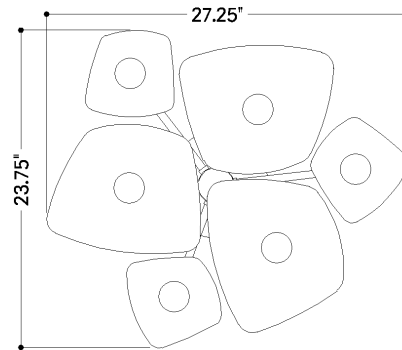

*Due to the one-of-a-kind nature of the medium, exact colors and patterns may vary slightly from the image shown.

FINISHES

AGED BRASS

DIMENSIONS

Height: 6.25"
Width/Diameter: 27.75"
Length: 27.75"
Canopy/Backplate: 7.75"
Product Weight: 22.49lb
Canopy/Backplate Shape: Round
Sloped Ceiling Compatible: No
Living Finish: Yes
Uplight Only: No

Shade

Shade 1: Natural Stone
Shade 1 Finish: Alabaster
Shade 1 Top Length: 6.75"
Shade 1 Top Width: 6.5"
Shade 1 Height: 0.5"
Shade 2: Natural Stone
Shade 2 Finish: Alabaster
Shade 2 Top Length: 11.5"
Shade 2 Top Width: 9.75"
Shade 2 Height: 0.5"

ELECTRICAL

Bulb 1

Bulb Included: N/A
Socket: Integrated LED
Max Wattage: 40
Bulb Quantity: 6
Wire Length: 7"
Cord Type: B & W TEFLON W/ COPPER
GROUND WIRE
Dimmer Type: TRIAC, 0-10 VOLT
Gem Box Required (2"x3"): No
Dark Sky: No
CRI: 90
Color Temp.: 2700k
Lumens: 1625
Title 24: No
Field Serviceable: Yes

FRONT

BOTTOM

HOLMDEL

7828-AGB

SHIPPING

Carton 1: 29" x 22" x 11"

Carton 1 Weight: 27lb

Shipping Method: Ground