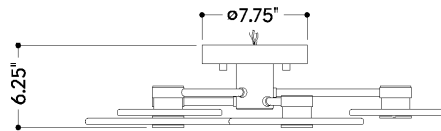

HOLMDEL

7828-AGB

Marrying artistry with innovation, slabs of natural alabaster are illuminated by LED technology in this enchanting fixture. Supported by an Aged Brass framework, each alabaster shape is entirely unique, enhancing the bespoke nature of the composition. As a sconce or semi-flush in two sizes, Holmdel is a treasure of modern design.

*Due to the one-of-a-kind nature of the medium, exact colors and patterns may vary slightly from the image shown.

FINISHES

AGED BRASS

DIMENSIONS

Height: 6.25"
Width/Diameter: 27.75"
Length: 27.75"
Canopy/Backplate: 7.75"
Product Weight: 22.49lb
Canopy/Backplate Shape: Round
Sloped Ceiling Compatible: No
Living Finish: Yes
Uplight Only: No

Shade

Shade 1: Natural Stone
Shade 1 Finish: Alabaster
Shade 1 Top Length: 6.75"
Shade 1 Top Width: 6.5"
Shade 1 Height: 0.5"
Shade 2: Natural Stone
Shade 2 Finish: Alabaster
Shade 2 Top Length: 11.5"
Shade 2 Top Width: 9.75"
Shade 2 Height: 0.5"

ELECTRICAL

Bulb 1

Bulb Included: N/A
Socket: Integrated LED
Max Wattage: 40
Bulb Quantity: 6
Wire Length: 7"
Cord Type: B & W TEFLON W/ COPPER
GROUND WIRE
Dimmer Type: TRIAC, 0-10 VOLT
Gem Box Required (2"x3"): No
Dark Sky: No
CRI: 90
Color Temp.: 2700k
Lumens: 1625
Title 24: No
Field Serviceable: Yes

FRONT