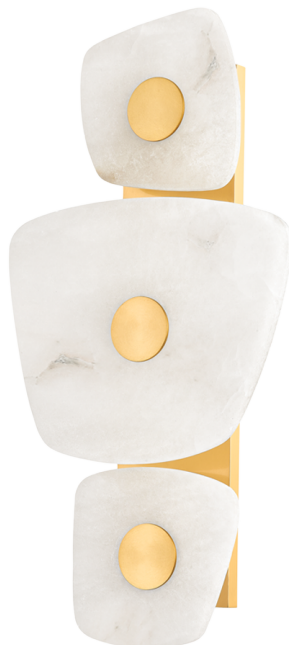

HOLMDEL

7803-AGB

Marrying artistry with innovation, slabs of natural alabaster are illuminated by LED technology in this enchanting fixture. Supported by an Aged Brass framework, each alabaster shape is entirely unique, enhancing the bespoke nature of the composition. As a sconce or semi-flush in two sizes, Holmdel is a treasure of modern design.

*Due to the one-of-a-kind nature of the medium, exact colors and patterns may vary slightly from the image shown.

FINISHES

AGED BRASS (AGB)

DIMENSIONS

Height: 23.25"

Width/Diameter: 11.5"

Length: "

Minimum Height: "

Maximum Height: "

Canopy/Backplate: 4.75"

Hanging Type:

Product Weight: 11.14lb

GLASS

Attachment:

Glass 1: Alabaster

Glass 2: Alabaster

LAMPING

Bulb 1

Bulb Included: N/A

Socket: Integrated LED

Bulb: 3 • 12 Watt Max

Voltage: 120V

UL Rating: ETL Damp

Gem Box: Not Required

CRI: 90

Color Temp.: 2700k

Lumens: 425

Title 24: No

Field Serviceable: Yes