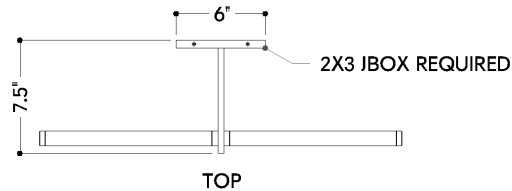

DEPTFORD

7224-DB

Aiming for a modernist style with LED lamping, Deptford's streamlined geometry and high functionality make it perfect for task lighting. The slim silhouette is accented by knurling details along the length of the shade, adding texture and visual interest. Available as a table lamp, floor lamp, and picture light in two sizes, Deptford is designed to layer and adapt to your space.

FINISHES

DISTRESSED BRONZE

DIMENSIONS

Height: 3"

Width/Diameter: 24"

Canopy/Backplate: 5"

Product Weight: 1.79lb

Extension: 7.5"

Top to Center: 1.5"

Canopy/Backplate Shape: Rectangle

Sloped Ceiling Compatible: No

Living Finish: No

Uplight Only: No

Shade

Shade 1: Acrylic

Shade 1 Finish: White

Shade 1 Top Length: 11.25"

Shade 1 Top Width: 0.75"

ELECTRICAL

Bulb 1

Bulb Included: N/A

Socket: Integrated LED

Max Wattage: 16

Bulb Quantity: 2

Wire Length: 7"

Cord Type: B & W TEFLON W/ GROUND WIRE

Dimmer Type: ELV, TRIAC

Gem Box Required (2"x3"): Yes

Dark Sky: No

CRI: 90

Color Temp.: 2700k

Lumens: 1000

Title 24: No

Field Serviceable: No

SHIPPING

Carton 1: 29" x 13" x 8"

Carton 1 Weight: 2lb

Shipping Method: Ground

Country of Origin: VN