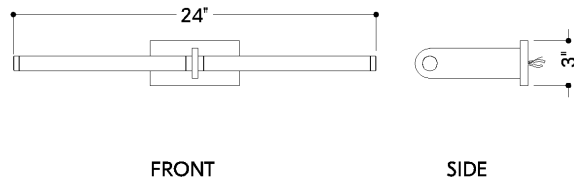

FINISHES

DISTRESSED BRONZE

Coastal Suitable Finish (EPM): No

DIMENSIONS

Height: 3"

Width/Diameter: 24"

Canopy/Backplate: 5"

Product Weight: 1.79lb

Shade 1 Finish: White

Shade 1 Top Length: 11.25"

Shade 1 Top Width: 0.75"

ELECTRICAL

Bulb 1

Bulb Included: N/A

Socket: Integrated LED

Max Wattage: 16

Bulb Quantity: 2

Wire Length: 7"

Cord Type: B & W TEFLON W/ GROUND WIRE

Dimmer Type: ELV, TRIAC

Gem Box Required (2"x3"): Yes

Dark Sky: No

CRI: 90

Color Temp.: 2700k

Lumens: 1000

Title 24: No

Field Serviceable: No

SHIPPING

Carton 1: 29" x 13" x 8"

Carton 1 Weight: 2lb

Shipping Method: Ground

Country of Origin: VN