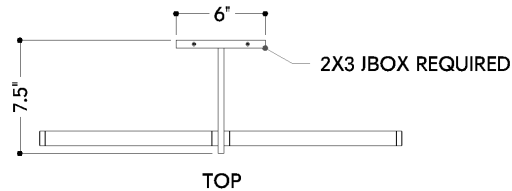

FINISHES

DISTRESSED BRONZE

Coastal Suitable Finish (EPM): No

DIMENSIONS

Height: 3"

Width/Diameter: 24"

Canopy/Backplate: 5"

Product Weight: 1.79lb

Shade 1 Finish: White

Shade 1 Top Length: 11.25"

Shade 1 Top Width: 0.75"

ELECTRICAL

Bulb 1

Bulb Included: N/A

Socket: Integrated LED

Max Wattage: 16

Bulb Quantity: 2

Wire Length: 7"

Cord Type: B & W TEFLON W/ GROUND WIRE

Dimmer Type: ELV, TRIAC

Gem Box Required (2"x3"): Yes

Dark Sky: No

CRI: 90

Color Temp.: 2700k

Lumens: 1000

Title 24: No

Field Serviceable: No

SHIPPING

Carton 1: 29" x 13" x 8"

Carton 1 Weight: 2lb

Shipping Method: Ground

Country of Origin: VN