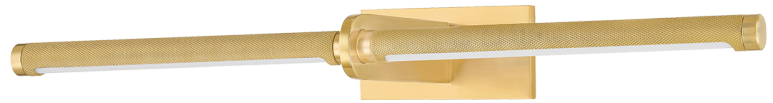

DEPTFORD

7224-AGB

Aiming for a modernist style with LED lamping, Deptford's streamlined geometry and high functionality make it perfect for task lighting. The slim silhouette is accented by knurling details along the length of the shade, adding texture and visual interest. Available as a table lamp, floor lamp, and picture light in two sizes, Deptford is designed to layer and adapt to your space.

FINISHES

AGED BRASS

DIMENSIONS

Height: 3"

Width/Diameter: 24"

Canopy/Backplate: 5"

Hanging Type: 1-3" / 1-6" / 1-12" / 2-18" Stems

Product Weight: 1.79lb

Extension: 7.5"

Top to Center: 1.5"

Canopy/Backplate Shape: Rectangle

Sloped Ceiling Compatible: No

Living Finish: No

Uplight Only: No

Shade

Shade 1: Acrylic

Shade 1 Finish: White

Shade 1 Top Length: 11.25"

Shade 1 Top Width: 0.75"

ELECTRICAL

Bulb 1

Bulb Included: N/A

Socket: Integrated LED

Max Wattage: 16

Bulb Quantity: 2

Wire Length: 7"

Cord Type: B & W TEFLON W/ GROUND WIRE

Dimmer Type: ELV, TRIAC

Gem Box Required (2"x3"): Yes

Dark Sky: No

CRI: 90

Color Temp.: 2700k

Lumens: 1000

Title 24: No

Field Serviceable: No