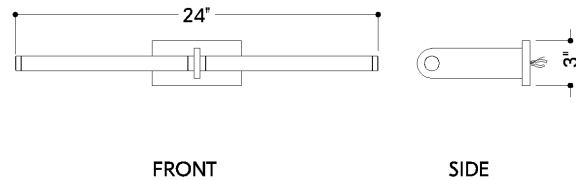

SHIPPING

Carton 1: 29" x 13" x 8"

Carton 1 Weight: 2lb

Shipping Method: Ground

Country of Origin: VN