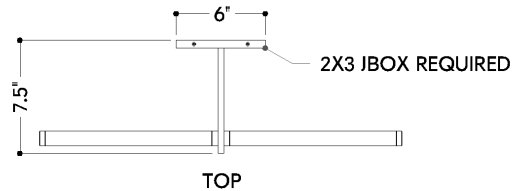

SHIPPING

Carton 1: 29" x 13" x 8"

Carton 1 Weight: 2lb

Shipping Method: Ground

Country of Origin: VN