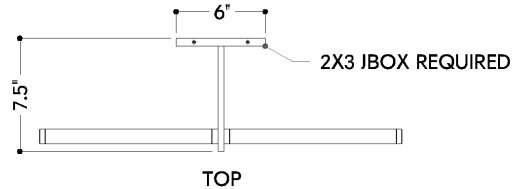

FINISHES

AGED BRASS

DIMENSIONS

Height: 3"

Width/Diameter: 24"

Canopy/Backplate: 5"

Hanging Type: 1-3" / 1-6" / 1-12" / 2-18" Stems

Product Weight: 1.79lb

Shade 1 Finish: White

Shade 1 Top Length: 11.25"

Shade 1 Top Width: 0.75"

ELECTRICAL

Bulb 1

Bulb Included: N/A

Socket: Integrated LED

Max Wattage: 16

Bulb Quantity: 2

Wire Length: 7"

Cord Type: B & W TEFLON W/ GROUND WIRE

Dimmer Type: ELV, TRIAC

Gem Box Required (2"x3"): Yes

Dark Sky: No

CRI: 90

Color Temp.: 2700k

Lumens: 1000

Title 24: No

Field Serviceable: No

SHIPPING

Carton 1: 29" x 13" x 8"

Carton 1 Weight: 2lb

Shipping Method: Ground

Country of Origin: VN