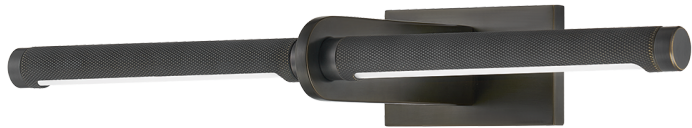

DEPTFORD

7218-DB

Aiming for a modernist style with LED lamping, Deptford's streamlined geometry and high functionality make it perfect for task lighting. The slim silhouette is accented by knurling details along the length of the shade, adding texture and visual interest. Available as a table lamp, floor lamp, and picture light in two sizes, Deptford is designed to layer and adapt to your space.

FINISHES

DISTRESSED BRONZE

DIMENSIONS

Height: 3"
Width/Diameter: 18"
Canopy/Backplate: 5"
Hanging Type: 1-3" / 1-6" / 1-12" / 2-18" Stems
Product Weight: 1.65lb
Extension: 7.5"
Top to Center: 1.5"
Canopy/Backplate Shape: Rectangle
Sloped Ceiling Compatible: No
Living Finish: No
Uplight Only: No

Shade

Shade 1: Acrylic
Shade 1 Finish: White
Shade 1 Top Length: 8"
Shade 1 Top Width: 0.75"

ELECTRICAL

Bulb 1

Bulb Included: N/A
Socket: Integrated LED
Max Wattage: 12
Bulb Quantity: 2
Wire Length: 7"
Cord Type: B & W TEFLON W/ GROUND WIRE
Dimmer Type: ELV, TRIAC
Gem Box Required (2"x3"): Yes
Dark Sky: No
CRI: 90
Color Temp.: 2700k
Lumens: 700
Title 24: No
Field Serviceable: No