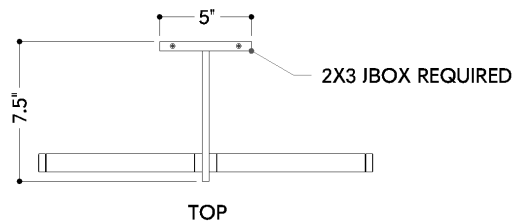

FINISHES

DISTRESSED BRONZE

DIMENSIONS

Height: 3"
Width/Diameter: 18"
Canopy/Backplate: 5"
Hanging Type: 1-3" / 1-6" / 1-12" / 2-18" Stems
Product Weight: 1.65lb
Extension: 7.5"
Top to Center: 1.5"
Canopy/Backplate Shape: Rectangle
Sloped Ceiling Compatible: No
Living Finish: No
Uplight Only: No

Shade

Shade 1: Acrylic
Shade 1 Finish: White
Shade 1 Top Length: 8"
Shade 1 Top Width: 0.75"

ELECTRICAL

Bulb 1

Bulb Included: N/A
Socket: Integrated LED
Max Wattage: 12
Bulb Quantity: 2
Wire Length: 7"
Cord Type: B & W TEFLON W/ GROUND WIRE
Dimmer Type: ELV, TRIAC
Gem Box Required (2"x3"): Yes
Dark Sky: No
CRI: 90
Color Temp.: 2700k
Lumens: 700
Title 24: No
Field Serviceable: No

TOP

FRONT

SIDE

SHIPPING

Carton 1: 24" x 13" x 8"
Carton 1 Weight: 2lb
Shipping Method: Ground
Country of Origin: VN