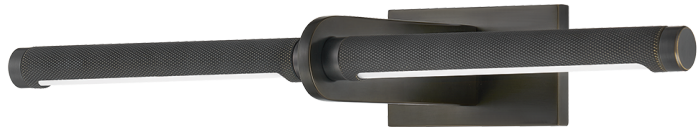

DEPTFORD

7218-DB

Aiming for a modernist style with LED lamping, Deptford's streamlined geometry and high functionality make it perfect for task lighting. The slim silhouette is accented by knurling details along the length of the shade, adding texture and visual interest. Available as a table lamp, floor lamp, and picture light in two sizes, Deptford is designed to layer and adapt to your space.

FINISHES

AGED BRASS (AGB)
DISTRESSED BRONZE (DB)

DIMENSIONS

Height: 3"

Width/Diameter: 18"

Length: "

Minimum Height: "

Maximum Height: "

Canopy/Backplate: 5"

Hanging Type: 1-3" / 1-6" / 1-12" / 2-18" Stems

Product Weight: 1.65lb

GLASS

Attachment:

Glass 1: Acrylic

Glass 2:

LAMPING