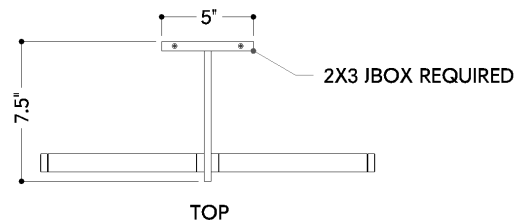

FINISHES

AGED BRASS

DIMENSIONS

Height: 3"

Width/Diameter: 18"

Canopy/Backplate: 5"

Hanging Type: 1-3" / 1-6" / 1-12" / 2-18" Stems

Product Weight: 1.65lb

Extension: 7.5"

Top to Center: 1.5"

Canopy/Backplate Shape: Rectangle

Sloped Ceiling Compatible: No

Living Finish: No

Uplight Only: No

Shade

Shade 1: Acrylic

Shade 1 Finish: White

Shade 1 Top Length: 8"

Shade 1 Top Width: 0.75"

ELECTRICAL

Bulb 1

Bulb Included: N/A

Socket: Integrated LED

Max Wattage: 12

Lumens: 700

Title 24: No

Field Serviceable: No

TOP

FRONT

SIDE

SHIPPING

Carton 1: 24" x 13" x 8"