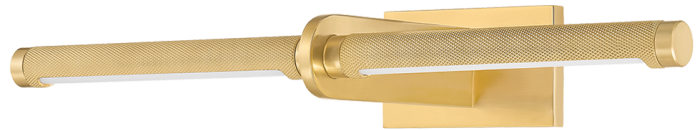

DEPTFORD

7218-AGB

Aiming for a modernist style with LED lamping, Deptford's streamlined geometry and high functionality make it perfect for task lighting. The slim silhouette is accented by knurling details along the length of the shade, adding texture and visual interest. Available as a table lamp, floor lamp, and picture light in two sizes, Deptford is designed to layer and adapt to your space.

FINISHES

AGED BRASS

DIMENSIONS

Height: 3"

Width/Diameter: 18"

Canopy/Backplate: 5"

Hanging Type: 1-3" / 1-6" / 1-12" / 2-18" Stems

Product Weight: 1.65lb

Extension: 7.5"

Top to Center: 1.5"

Canopy/Backplate Shape: Rectangle

Sloped Ceiling Compatible: No

Living Finish: No

Uplight Only: No

Shade

Shade 1: Acrylic

Shade 1 Finish: White

Shade 1 Top Length: 8"

Shade 1 Top Width: 0.75"

ELECTRICAL

Bulb 1

Bulb Included: N/A

Socket: Integrated LED

Max Wattage: 12