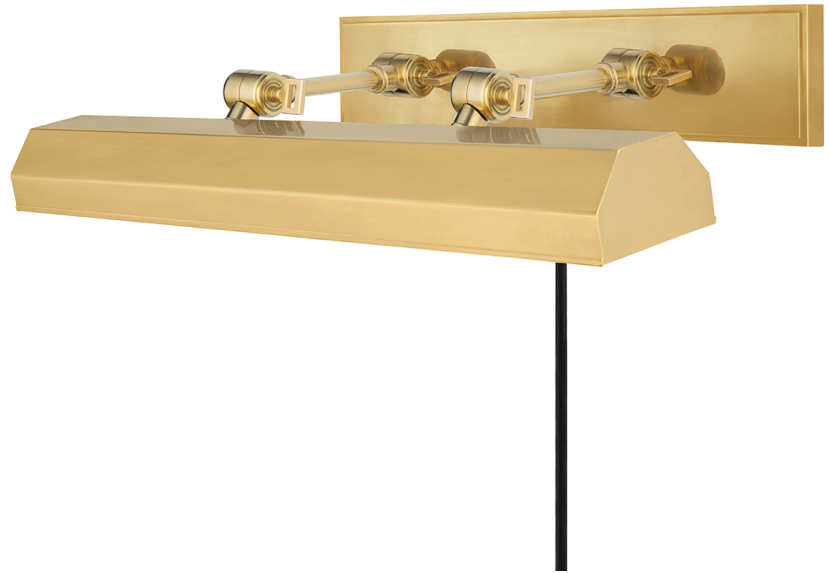

# WOODBURY

7023-AGB

Woodbury's faceted shade adds a subtle geometric touch to your space. Hinged arms with turning keys allow you to fine-tune the fixture's wall-washing array of accent light. Woodbury is equipped with a standard cord and in-line switch, making special wiring unnecessary. Made of cast-brass, Woodbury is built to last.

## FINISHES

**AGED BRASS**

## DIMENSIONS

Height: 6"

Width/Diameter: 23"

Canopy/Backplate: 3.5"

Product Weight: 6lb

Extension: 11.75"

Top to Center: 3"

Canopy/Backplate Shape: Rectangle

## Shade

Shade 1: Brass

Shade 1 Finish: Aged Brass

Shade 1 Top Width: 23"

Shade 1 Bottom L/W: 0" / 3.5"

Shade 1 Height: 2.25"