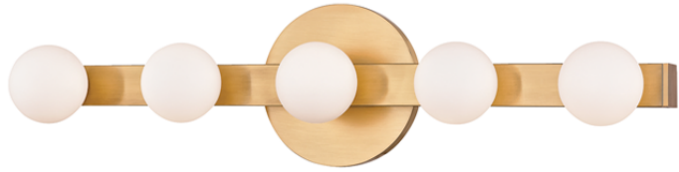

TAFT

7005-AGB

FINISHES

AGED BRASS (AGB)

Coastal Suitable Finish (EPM): No

DIMENSIONS

Height: 4.5"

Width/Diameter: 19"

Canopy/Backplate: 4.75"

Product Weight: 3lb

Extension: 3.5"

Top to Center: 2.5"

Canopy/Backplate Shape: Round

Sloped Ceiling Compatible: No

Living Finish: No

Uplight Only: No

Shade

Attachment: Socket Ring

Shade 1: Glass

Shade 1 Top Width: 2.25"

Shade 1 Height: 2.25"

Replacement Glass Item #(s): GLS-007003-AGB

ELECTRICAL

Bulb 1

Bulb Included: No

Socket: G9

Max Wattage: 4

Bulb Quantity: 5

Bulb Included: No

Wire Length: 120"

Switch Type: N/A

Gem Box Required (2"x3"): No