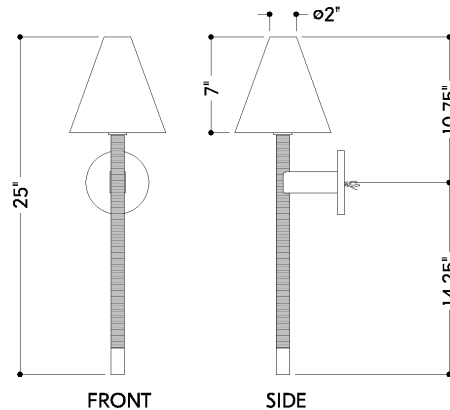

*Due to the one-of-a-kind nature of the medium, exact colors and patterns may vary slightly from the image shown.

FINISHES

AGED BRASS

Coastal Suitable Finish (EPM): No

DIMENSIONS

Height: 25"

Width/Diameter: 7"

Canopy/Backplate: 4.75"

Product Weight: 4.4lb

Extension: 8"

Top to Center: 10.75"

Canopy/Backplate Shape: Round

Sloped Ceiling Compatible: No

Living Finish: Yes

Uplight Only: No

Shade

Shade 1: Linen

Shade 1 Finish: White

Shade 1 Top Width: 2"

Shade 1 Bottom L/W: 0" / 7"

Shade 1 Height: 7"

ELECTRICAL

Bulb 1

Gem Box Required (2"x3"): No

Dark Sky: No

SHIPPING

Carton 1: 22" x 9" x 9"

Carton 1 Weight: 9lb

Shipping Method: Ground

Country of Origin: VN

HUDSON VALLEY
LIGHTING GROUP