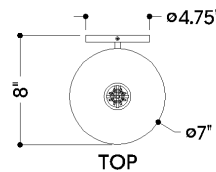

*Due to the one-of-a-kind nature of the medium, exact colors and patterns may vary slightly from the image shown.

FINISHES

AGED BRASS

Coastal Suitable Finish (EPM): No

DIMENSIONS

Height: 25"

Width/Diameter: 7"

Gem Box Required (2"x3"): No

Dark Sky: No

SHIPPING

Carton 1: 22" x 9" x 9"

Carton 1 Weight: 9lb

Shipping Method: Ground

Country of Origin: VN

HUDSON VALLEY
LIGHTING GROUP