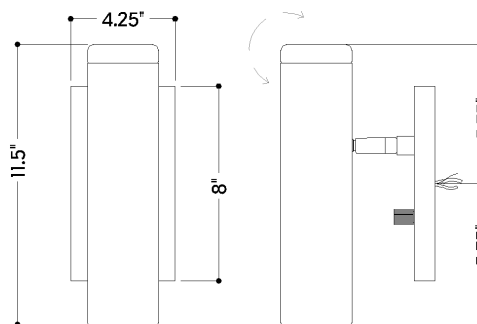

*Due to the one-of-a-kind nature of the medium, exact colors and patterns may vary slightly from the image shown.

FINISHES

AGED BRASS

DIMENSIONS

Height: 11.5"
Width/Diameter: 4.25"
Canopy/Backplate: 4.25"
Product Weight: 4.18lb
Extension: 6.5"
Top to Center: 5.75"
Canopy/Backplate Shape: Rectangle
Sloped Ceiling Compatible: No
Living Finish: No
Uplight Only: No

Shade

Shade 1: Natural Stone
Shade 1 Finish: Alabaster
Shade 1 Top Width: 3"
Shade 1 Height: 1.25"

ELECTRICAL

Bulb 1

Bulb Included: No
Socket: GU10
Bulb Type: MR16
Max Wattage: 14
Bulb Quantity: 1
Wire Length: 7"
Cord Type: B & W TEFLON W/ COPPER
GROUND WIRE
Dimmer Type: Full Range Dimmer
Switch Type: FULL RANGE DIMMER ON
BACKPLATE
Gem Box Required (2"x3"): No
Dark Sky: No

SHIPPING

Carton 1: 14" x 9" x 7"
Carton 1 Weight: 6lb
Shipping Method: Ground
Country of Origin: VN

TOP

FRONT

SIDE