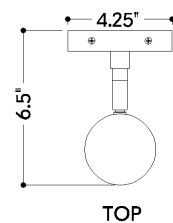

*Due to the one-of-a-kind nature of the medium, exact colors and patterns may vary slightly from the image shown.

FINISHES

AGED BRASS

DIMENSIONS

Height: 11.5"
Width/Diameter: 4.25"
Canopy/Backplate: 4.25"
Product Weight: 4.18lb
Extension: 6.5"
Top to Center: 5.75"
Canopy/Backplate Shape: Rectangle
Sloped Ceiling Compatible: No
Living Finish: No
Uplight Only: No

Shade

Shade 1: Natural Stone
Shade 1 Finish: Alabaster
Shade 1 Top Width: 3"
Shade 1 Height: 1.25"

ELECTRICAL

Bulb 1

Bulb Included: No
Socket: GU10
Bulb Type: MR16
Max Wattage: 14
Bulb Quantity: 1
Wire Length: 7"
Cord Type: B & W TEFLON W/ COPPER
GROUND WIRE
Dimmer Type: Full Range Dimmer
Switch Type: FULL RANGE DIMMER ON
BACKPLATE
Gem Box Required (2"x3"): No
Dark Sky: No

SHIPPING

Carton 1: 14" x 9" x 7"
Carton 1 Weight: 6lb
Shipping Method: Ground
Country of Origin: VN

TOP

FRONT

SIDE