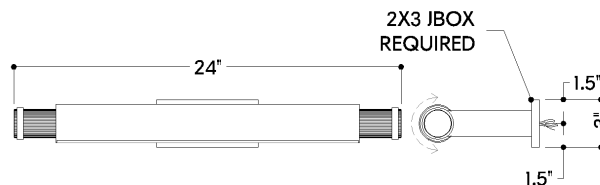

## DIMENSIONS

Height: 3"

Width/Diameter: 24"

Canopy/Backplate: 3"

Product Weight: 6.6lb

Extension: 7.5"

Top to Center: 1.5"

Canopy/Backplate Shape: Rectangle

## SHIPPING

Carton 1: 28" x 9" x 6"

Carton 1 Weight: 11lb

Shipping Method: Ground

Country of Origin: VN

TOP

FRONT

SIDE