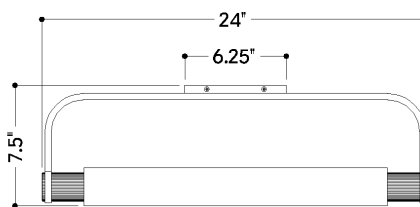

SHIPPING

Carton 1: 28" x 9" x 6"

Carton 1 Weight: 11lb

Shipping Method: Ground

Country of Origin: VN

TOP