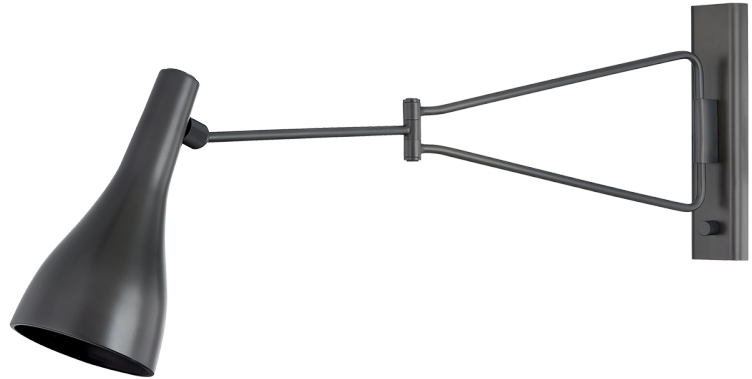

NORTHFORD

6216-DB

Inspired by mid-century design aesthetics, Northford features a playful triangular arm and bell-shaped shade. The narrow backplate includes a dimmer switch that allows for precise adjustments in brightness. This fixture is perfect as a reading light above a sofa or lounge chair, or anywhere adjustable task lighting is required.

FINISHES

DISTRESSED BRONZE

Coastal Suitable Finish (EPM): No

DIMENSIONS

Height: 14.25"

Width/Diameter: 5"

Canopy/Backplate: 2.5"

Product Weight: 3.31lb

Extension: 29.75"

Top to Center: 5.5"

Canopy/Backplate Shape: Rectangle

Sloped Ceiling Compatible: No

Living Finish: No

Uplight Only: Yes

Shade

Shade 1: Steel

Shade 1 Finish: Distressed Bronze

Shade 1 Top Width: 1.5"

Shade 1 Bottom L/W: 0" / 5"

Shade 1 Height: 10.25"

ELECTRICAL

Bulb 1

Bulb Included: No

Socket: E26 Medium Base