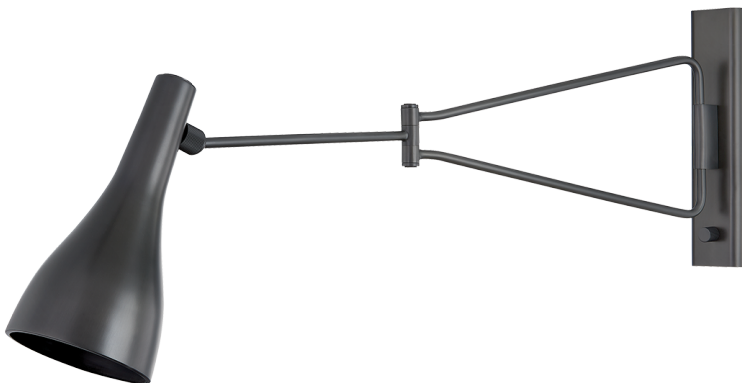

# NORTHFORD

6216-DB

Inspired by mid-century design aesthetics, Northford features a playful triangular arm and bell-shaped shade. The narrow backplate includes a dimmer switch that allows for precise adjustments in brightness. This fixture is perfect as a reading light above a sofa or lounge chair, or anywhere adjustable task lighting is required.

## FINISHES

AGED BRASS (AGB)  
DISTRESSED BRONZE (DB)

## DIMENSIONS

Height: 14.25"  
Width/Diameter: 5"  
Length: "  
Minimum Height: "  
Maximum Height: "  
Canopy/Backplate: 2.5"  
Hanging Type:  
Product Weight: 3.31lb

## GLASS

Attachment:  
Glass 1: Steel  
Glass 2: