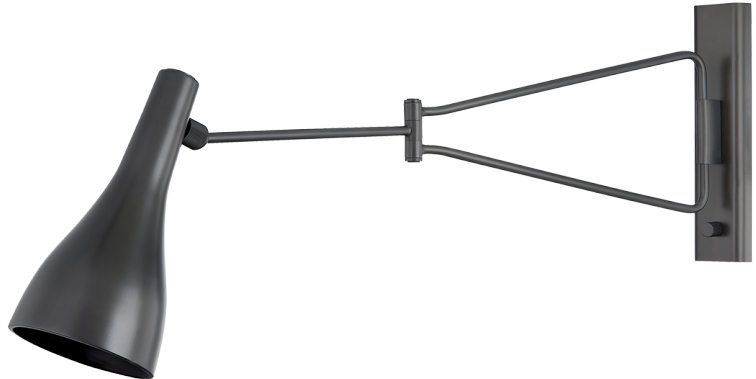

# NORTHFORD

6216-DB

Inspired by mid-century design aesthetics, Northford features a playful triangular arm and bell-shaped shade. The narrow backplate includes a dimmer switch that allows for precise adjustments in brightness. This fixture is perfect as a reading light above a sofa or lounge chair, or anywhere adjustable task lighting is required.

## FINISHES

AGED BRASS (AGB)  
DISTRESSED BRONZE (DB)

## DIMENSIONS

Height: 14.25"  
Width/Diameter: 5"  
Length: "  
Minimum Height: "  
Maximum Height: "  
Canopy/Backplate: 2.5"  
Hanging Type:  
Product Weight: 3.31lb

## GLASS

Attachment:  
Glass 1: Steel  
Glass 2: