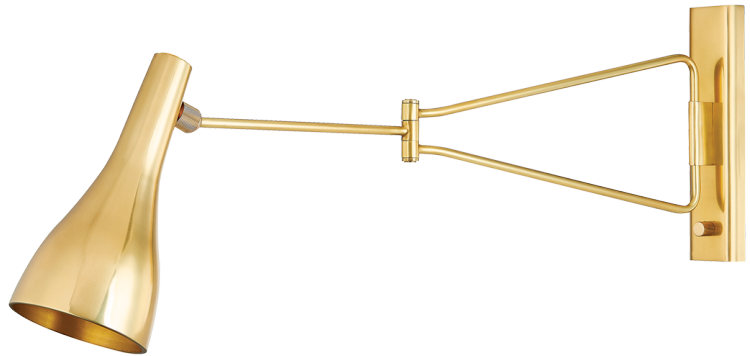

NORTHFORD

6216-AGB

Inspired by mid-century design aesthetics, Northford features a playful triangular arm and bell-shaped shade. The narrow backplate includes a dimmer switch that allows for precise adjustments in brightness. This fixture is perfect as a reading light above a sofa or lounge chair, or anywhere adjustable task lighting is required.

FINISHES

AGED BRASS (AGB)
DISTRESSED BRONZE (DB)

DIMENSIONS

Height: 14.25"
Width/Diameter: 5"
Length: "
Minimum Height: "
Maximum Height: "
Canopy/Backplate: 2.5"
Hanging Type:
Product Weight: 3.31lb

GLASS

Attachment:
Glass 1: Steel
Glass 2:

LAMPING

Bulb 1

Bulb Included: No
Socket: E26 Medium Base
Bulb: R30 LED • 1 • 25 Watt Max

SHIPPING

Carton 1: 34" x 18" x 16"
Carton 1 Weight: 9lb
Shipping Method: Ground