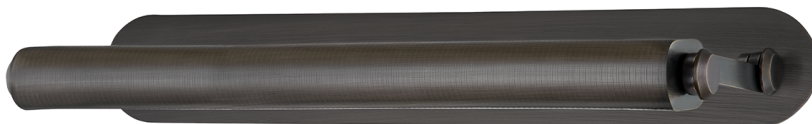

## DIMENSIONS

---

Height: 3.5"

Width/Diameter: 24.25"

Canopy/Backplate: 3.5"

Product Weight: 7.5lb

Extension: 8.5"

Top to Center: 1.75"

Canopy/Backplate Shape: Rectangle

Sloped Ceiling Compatible: No

Living Finish: No

Uplight Only: No

## Shade

---