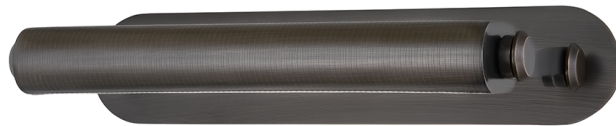

STOCKPORT

6117-DB

FINISHES

DISTRESSED BRONZE

Coastal Suitable Finish (EPM): No

DIMENSIONS

Height: 3.5"

Width/Diameter: 17.25"

Product Weight: 9lb

Extension: 8.5"

Top to Center: 1.75"

Canopy/Backplate Shape: Rectangle

Sloped Ceiling Compatible: No

Living Finish: No

Uplight Only: No

Shade

Shade 1: Steel

ELECTRICAL

Bulb 1

Bulb Included: N/A

Socket: Integrated LED

Max Wattage: 60

Bulb Quantity: 2

Bulb Included: No

Wire Length: 120"

Gem Box Required (2"x3"): Yes

Dark Sky: No

CRI: 90

Color Temp.: 2500k

Lumens: 1600

Title 24: No

Field Serviceable: No