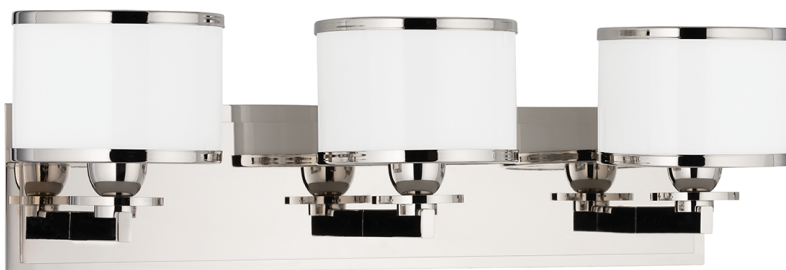

BASKING RIDGE

6103-PN

FINISHES

POLISHED NICKEL (PN)

DIMENSIONS

Height: 6.5"

Width/Diameter: 22.75"

Canopy/Backplate: 0"

Hanging Type:

Product Weight: 9lb

GLASS

Attachment: Socket Ring

Glass 1: Glass

Glass 2:

LAMPING

Bulb 1

Bulb Included: No

Socket: G9

Bulb: 3 • 75 Watt Max

Voltage: 120 VAC

UL Rating: UL Damp

SHIPPING

Carton 1: 24" x 14" x 8"

Carton 1 Weight: 12lb