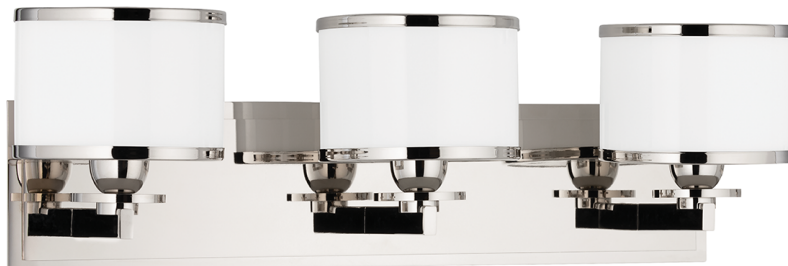

BASKING RIDGE

6103-PN

FINISHES

POLISHED NICKEL (PN)

DIMENSIONS

Height: 6.5"

Width/Diameter: 22.75"

Canopy/Backplate: 0"

Hanging Type:

Product Weight: 9lb

GLASS

Attachment: Socket Ring

Glass 1: Glass

Glass 2:

LAMPING

Bulb 1

Bulb Included: No

Socket: G9

Bulb: 3 • 75 Watt Max

SHIPPING

Carton 1: 24" x 14" x 8"

Carton 1 Weight: 12lb

Shipping Method: Ground