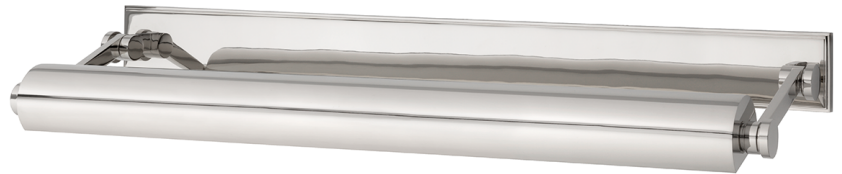

# MERRICK

6029-PN

Smooth styling and superior functionality are Merrick's signature traits. We conceal the fixture's wiring behind a full-length solid brass backplate. Merrick's shade and arms can be adjusted to customize light direction.

## FINISHES

AGED BRASS (AGB)  
DISTRESSED BRONZE (DB)  
POLISHED NICKEL (PN)

## DIMENSIONS

Height: 3.25"  
Width/Diameter: 31.5"  
Minimum Height: 3.5"  
Maximum Height: 8.75"  
Canopy/Backplate: 0"  
Hanging Type:  
Product Weight: 10lb