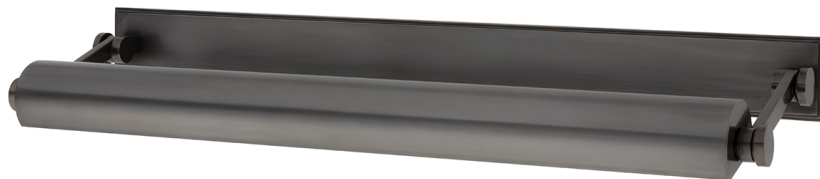

MERRICK

6029-DB

Smooth styling and superior functionality are Merrick's signature traits. We conceal the fixture's wiring behind a full-length solid brass backplate. Merrick's shade and arms can be adjusted to customize light direction.

FINISHES

AGED BRASS (AGB)

DISTRESSED BRONZE (DB)

POLISHED NICKEL (PN)

Coastal Suitable Finish (EPM): No

DIMENSIONS

Height: 3.25"

Width/Diameter: 31.5"

Minimum Height: 3.5"

Maximum Height: 8.75"

Product Weight: 10lb

Extension: 8.75"

Top to Center: 1.75"

Canopy/Backplate Shape: Rectangle

Sloped Ceiling Compatible: No

Living Finish: No

Uplight Only: No

Shade

Attachment: N/A

Shade 1:

ELECTRICAL

Bulb 1

Bulb Included: No

Socket: E26 Medium Base