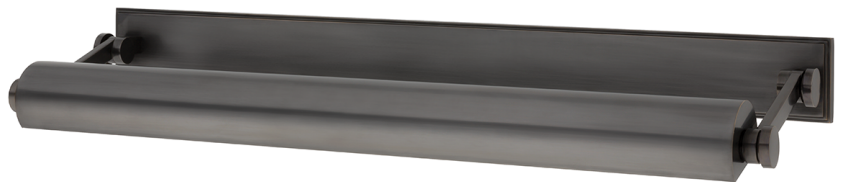

MERRICK

6029-DB

Smooth styling and superior functionality are Merrick's signature traits. We conceal the fixture's wiring behind a full-length solid brass backplate. Merrick's shade and arms can be adjusted to customize light direction.

FINISHES

AGED BRASS (AGB)
DISTRESSED BRONZE (DB)
POLISHED NICKEL (PN)

DIMENSIONS

Height: 3.25"
Width/Diameter: 31.5"
Minimum Height: 3.5"
Maximum Height: 8.75"
Canopy/Backplate: 0"
Hanging Type:
Product Weight: 10lb

GLASS

Attachment: N/A
Glass 1:
Glass 2:

LAMPING

Bulb 1
Bulb Included: No
Socket: E26 Medium Base
Bulb: T10-5.5 • 4 • 60 Watt Max
Voltage: 120 VAC
UL Rating: UL Damp

SHIPPING

Carton 1: 35" x 13" x 7"
Carton 1 Weight: 13lb
Shipping Method: Ground