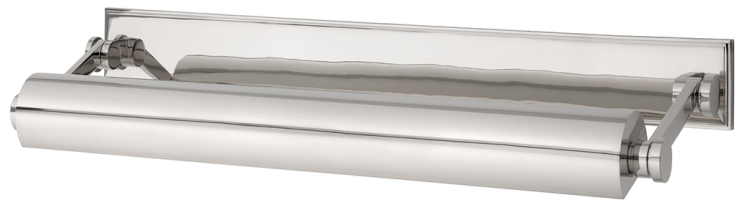

# MERRICK

6022-PN

Smooth styling and superior functionality are Merrick's signature traits. We conceal the fixture's wiring behind a full-length solid brass backplate. Merrick's shade and arms can be adjusted to customize light direction.

## FINISHES

AGED BRASS (AGB)  
DISTRESSED BRONZE (DB)  
POLISHED NICKEL (PN)

## DIMENSIONS

Height: 3.5"  
Width/Diameter: 24.5"  
Minimum Height: 3.5"  
Maximum Height: 8.75"  
Canopy/Backplate: 0"  
Hanging Type:  
Product Weight: 8lb