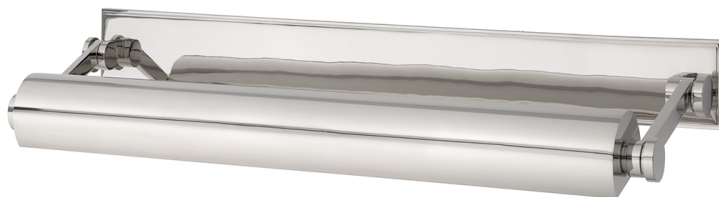

MERRICK

6022-PN

Smooth styling and superior functionality are Merrick's signature traits. We conceal the fixture's wiring behind a full-length solid brass backplate. Merrick's shade and arms can be adjusted to customize light direction.

FINISHES

AGED BRASS (AGB)
DISTRESSED BRONZE (DB)
POLISHED NICKEL (PN)
Coastal Suitable Finish (EPM): No

DIMENSIONS

Height: 3.5"
Width/Diameter: 24.5"
Minimum Height: 3.5"
Maximum Height: 8.75"
Product Weight: 8lb
Extension: 8.75"
Top to Center: 1.75"
Canopy/Backplate Shape: Rectangle
Sloped Ceiling Compatible: No
Living Finish: No
Uplight Only: Yes

Shade

Attachment: N/A
Shade 1:

ELECTRICAL

Bulb 1

Bulb Included: No
Socket: E26 Medium Base
Bulb Type: T10-5.5
Max Wattage: 60
Bulb Quantity: 3
Bulb Included: No
Wire Length: 120"
Switch Type: N/A
Gem Box Required (2"x3"): Yes
Dark Sky: No