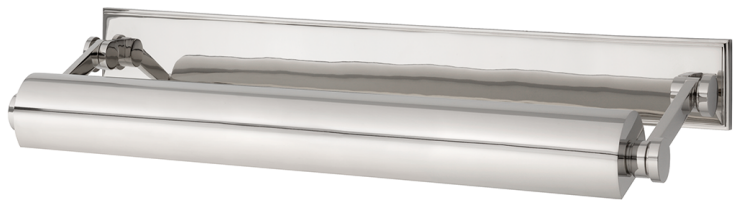

MERRICK

6022-PN

Smooth styling and superior functionality are Merrick's signature traits. We conceal the fixture's wiring behind a full-length solid brass backplate. Merrick's shade and arms can be adjusted to customize light direction.

FINISHES

AGED BRASS (AGB)
DISTRESSED BRONZE (DB)
POLISHED NICKEL (PN)

DIMENSIONS

Height: 3.5"
Width/Diameter: 24.5"
Minimum Height: 3.5"
Maximum Height: 8.75"
Canopy/Backplate: 0"
Hanging Type:
Product Weight: 8lb

GLASS

Attachment: N/A
Glass 1:
Glass 2:

LAMPING

Bulb 1
Bulb Included: No
Socket: E26 Medium Base
Bulb: T10-5.5 • 3 • 60 Watt Max
Voltage: 120 VAC
UL Rating: UL Damp

SHIPPING

Carton 1: 28" x 12" x 7"
Carton 1 Weight: 10lb
Shipping Method: Ground