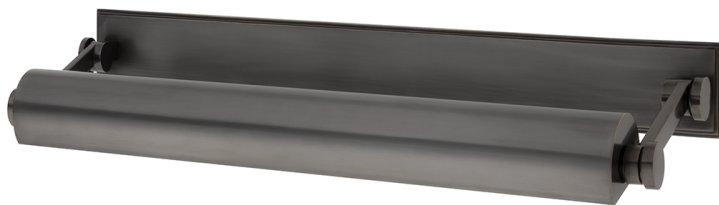

MERRICK

6022-DB

Smooth styling and superior functionality are Merrick's signature traits. We conceal the fixture's wiring behind a full-length solid brass backplate. Merrick's shade and arms can be adjusted to customize light direction.

FINISHES

DISTRESSED BRONZE

DIMENSIONS

Height: 3.5"

Width/Diameter: 24.5"

Minimum Height: 3.5"

Maximum Height: 8.75"

Product Weight: 8lb

Extension: 8.75"

Top to Center: 1.75"

Canopy/Backplate Shape: Rectangle

Sloped Ceiling Compatible: No

Living Finish: No

Uplight Only: Yes

Shade

Shade 1: {{EMPTY}}

ELECTRICAL

Bulb 1

Bulb Included: No

Socket: E26 Medium Base

Bulb Type: T10-5.5

Max Wattage: 60

Bulb Quantity: 3

Wire Length: 7"